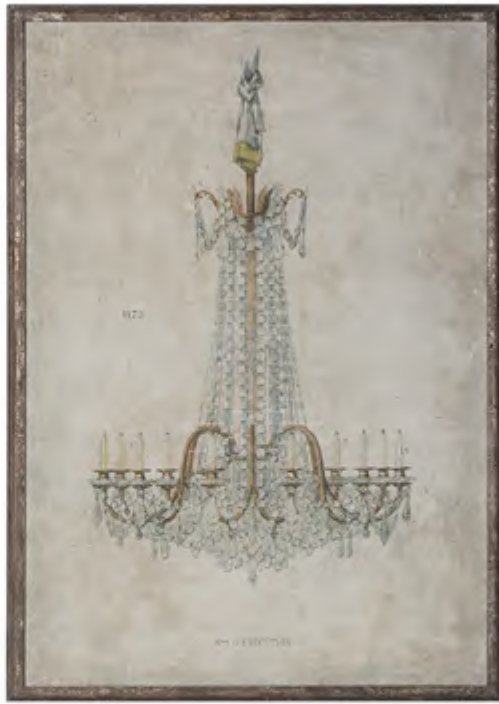

CDF0989A
Wood Wall Art, 2 Styles
64cm x 3cm x 89.5cm
MIN 2 PCS