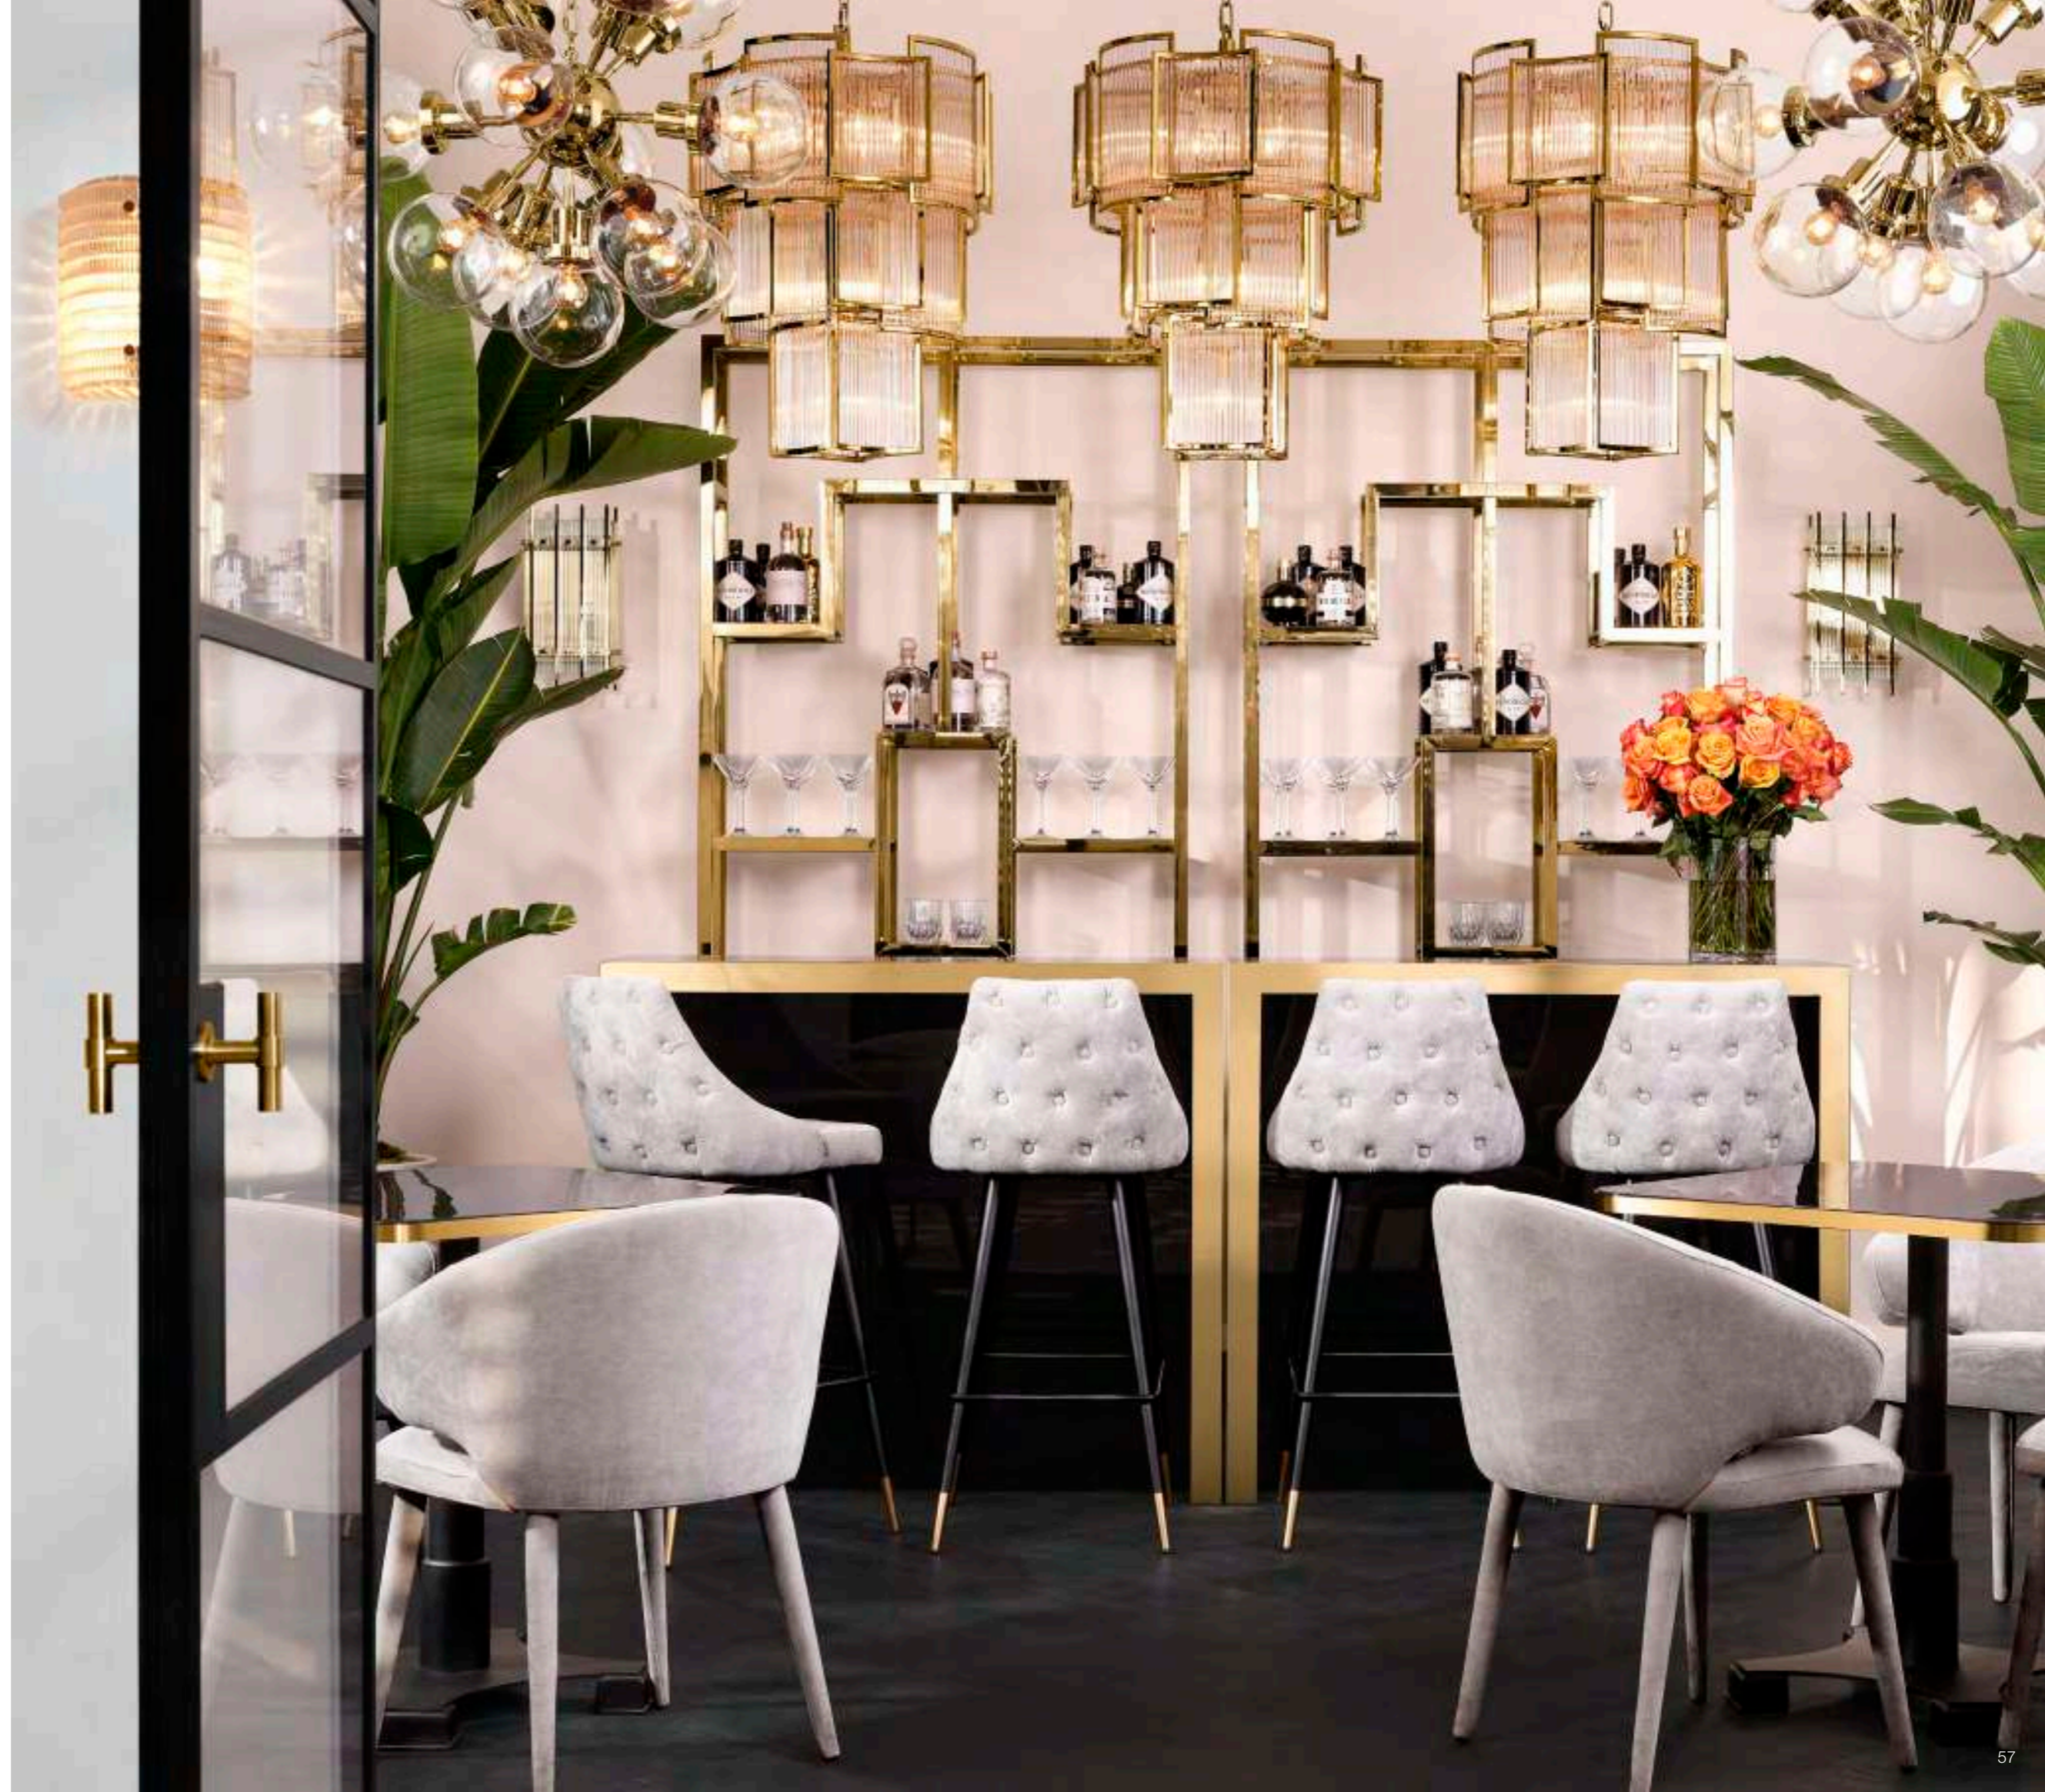

TABLE LAMP BARRON
Item no. 111602

TABLE LAMP MASSARO
Item no. 111601

TABLE LAMP TORIAN
Item no. 111605

GLAMOROUS HOSPITALITY

In hospitality it's all about creating an outstanding ambience for your guests. Impress them with the Hollywood glitz and glamour of the opulent Jet Set chandeliers, the glossy Grimaldi bars, and the lustrous Lagonda cabinets. Top off the ritzy style with the chic Cedro bar stools, and add tropical plants for an exotic touch.