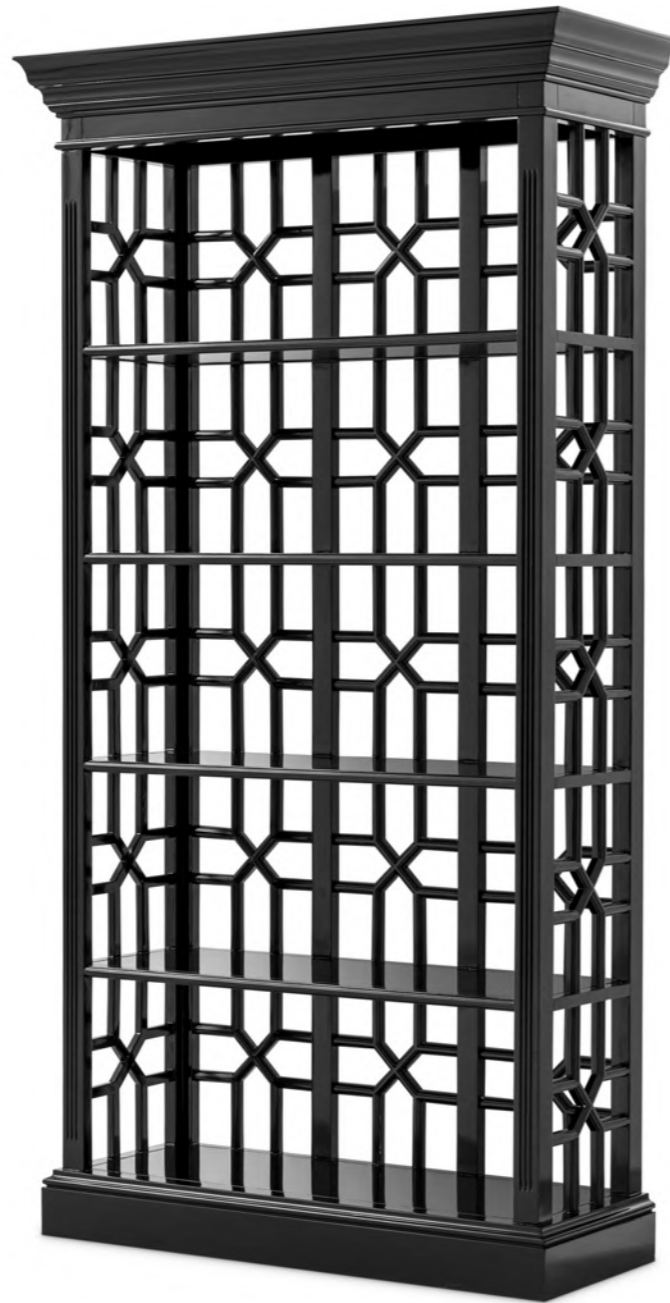

TABLE LAMP DUPOINT
Item no. 110689

LANTERN ALBERGO
Item no. 110812

CHAIR HARRISON
Item no. 108126U

CABINET COLLIERS
Item no. 110602

ART DECO MONKEY

Inspired by the stylised home accessories of the Roaring Twenties, the Art Deco Monkey will add sophisticated appeal to your interior. This alluring bronze patina table lamp is modelled after the ancient Egyptian god Thoth. In art, Thoth was often depicted as a baboon holding up a crescent moon, symbolising equilibrium and wisdom.