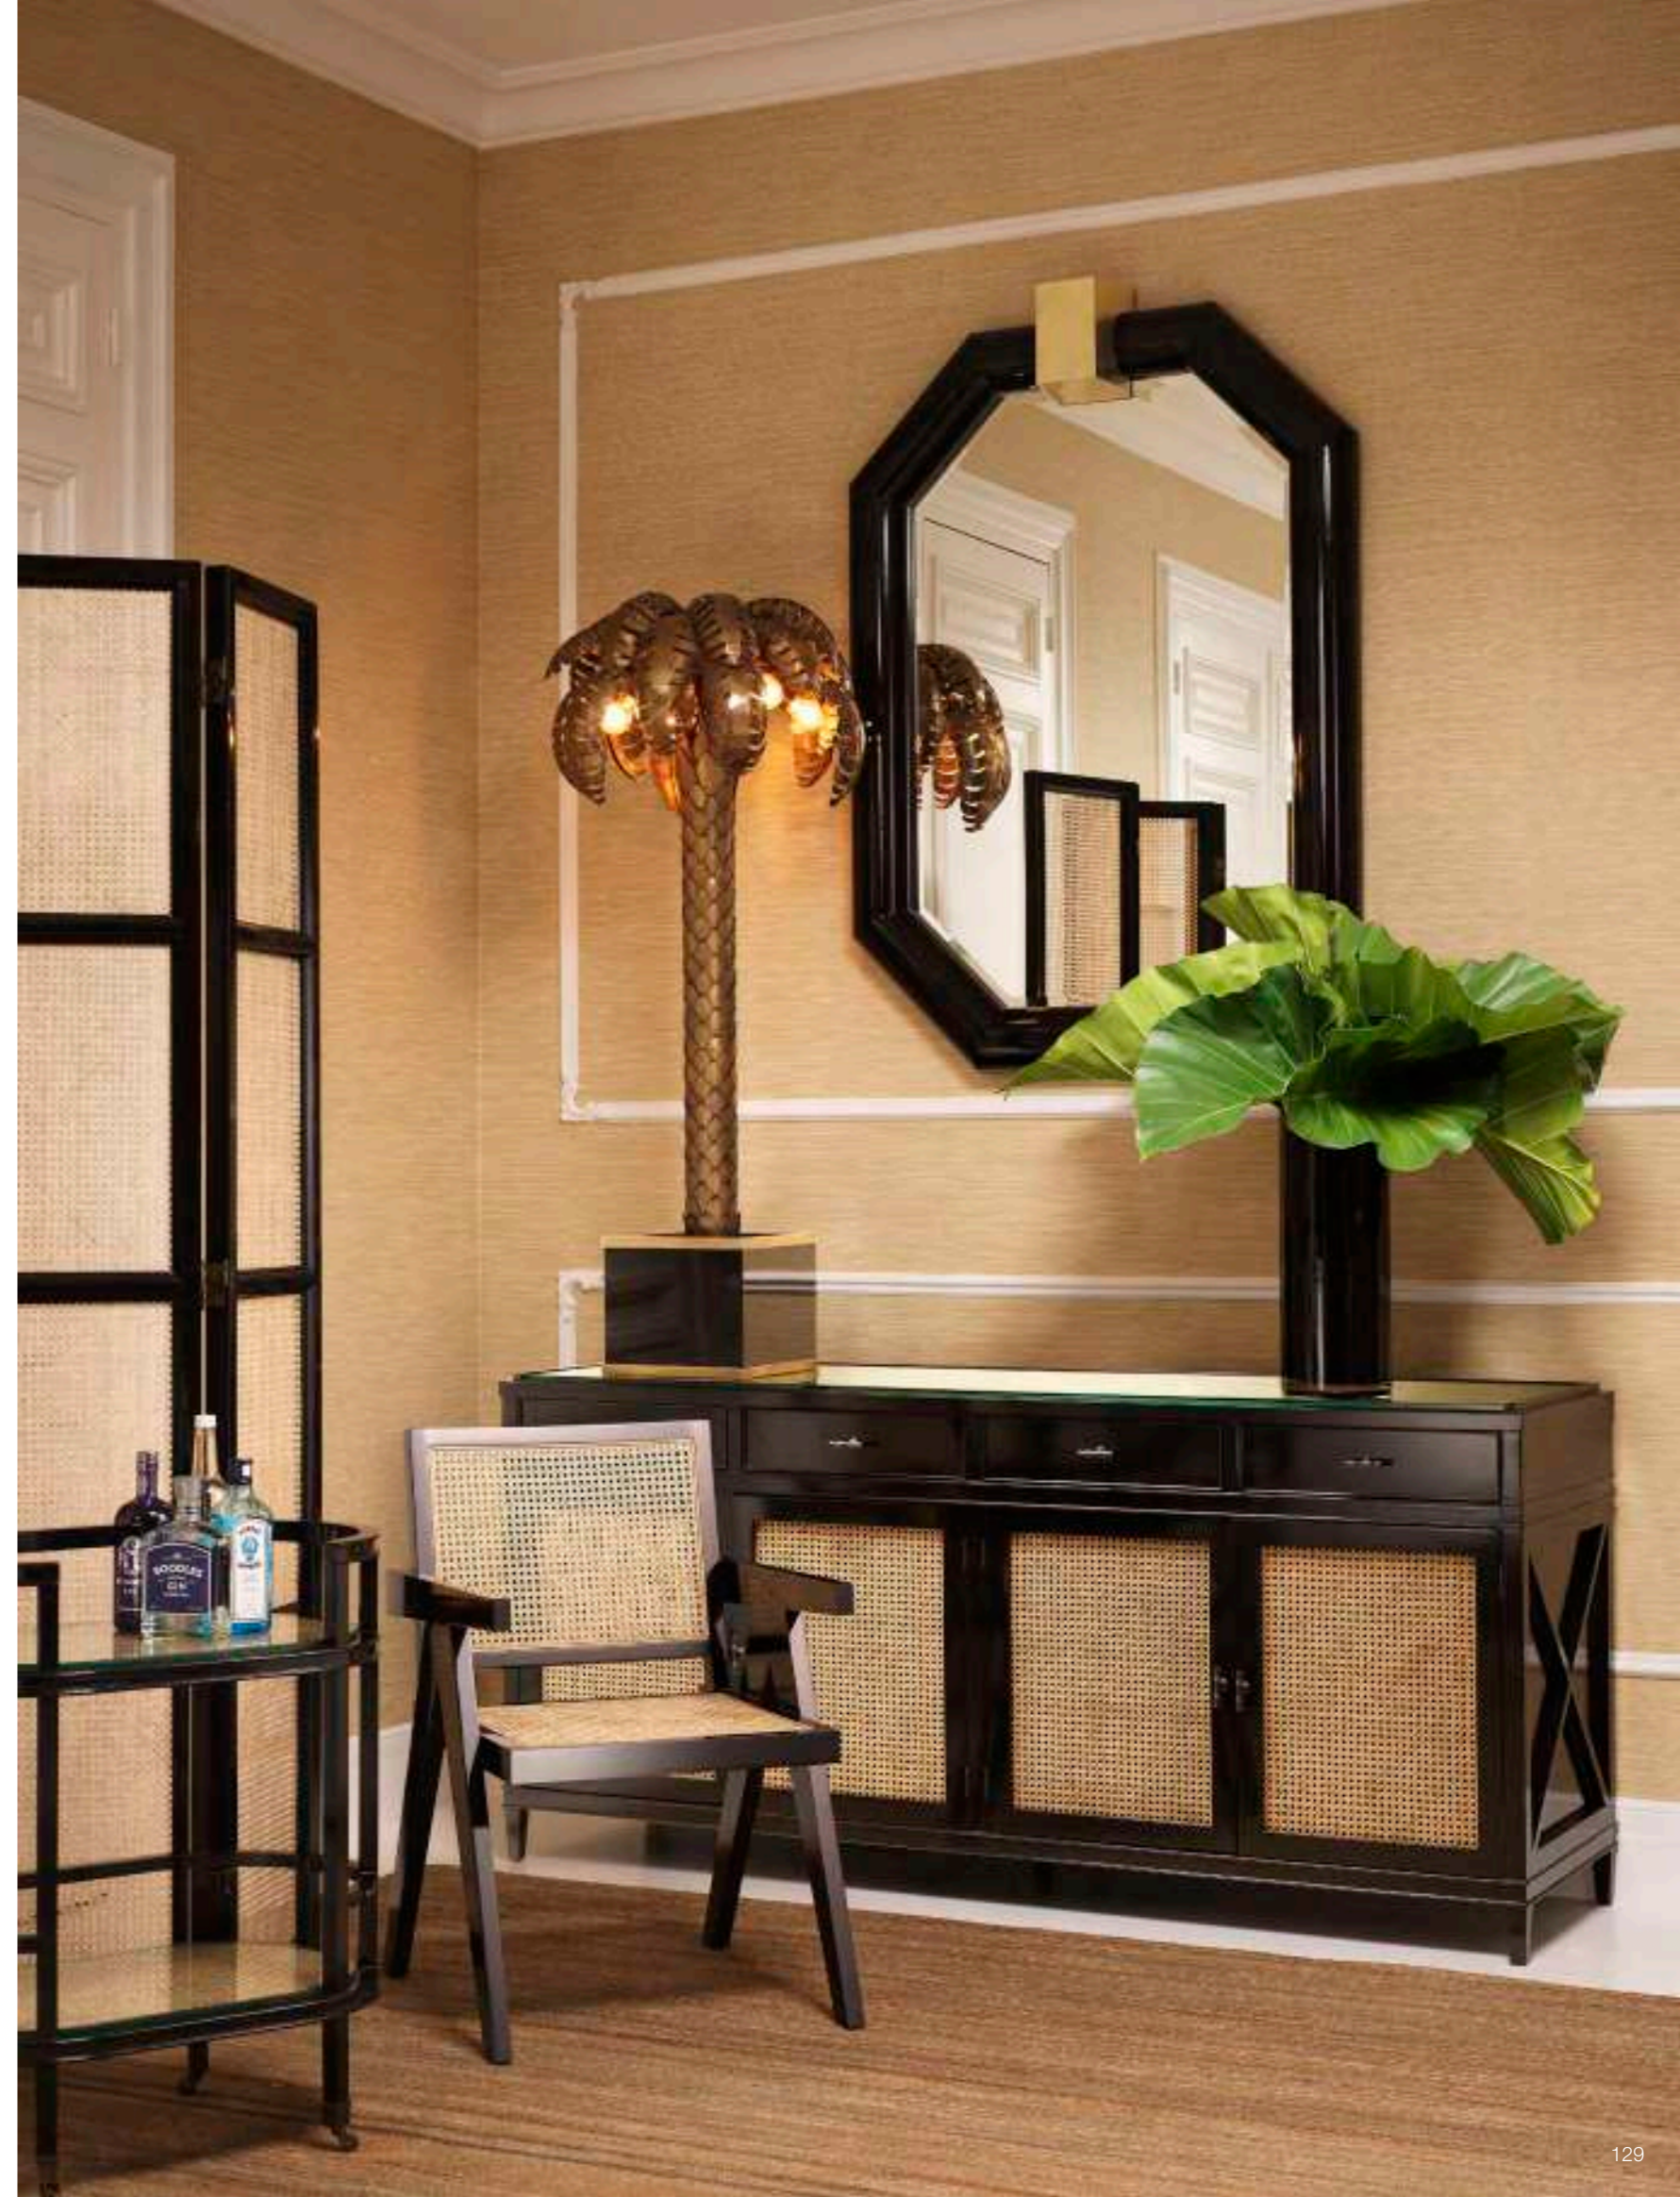

SIDE TABLE BAHAMAS
Item no. 111692

CABINET BAHAMAS
Item no. 111891