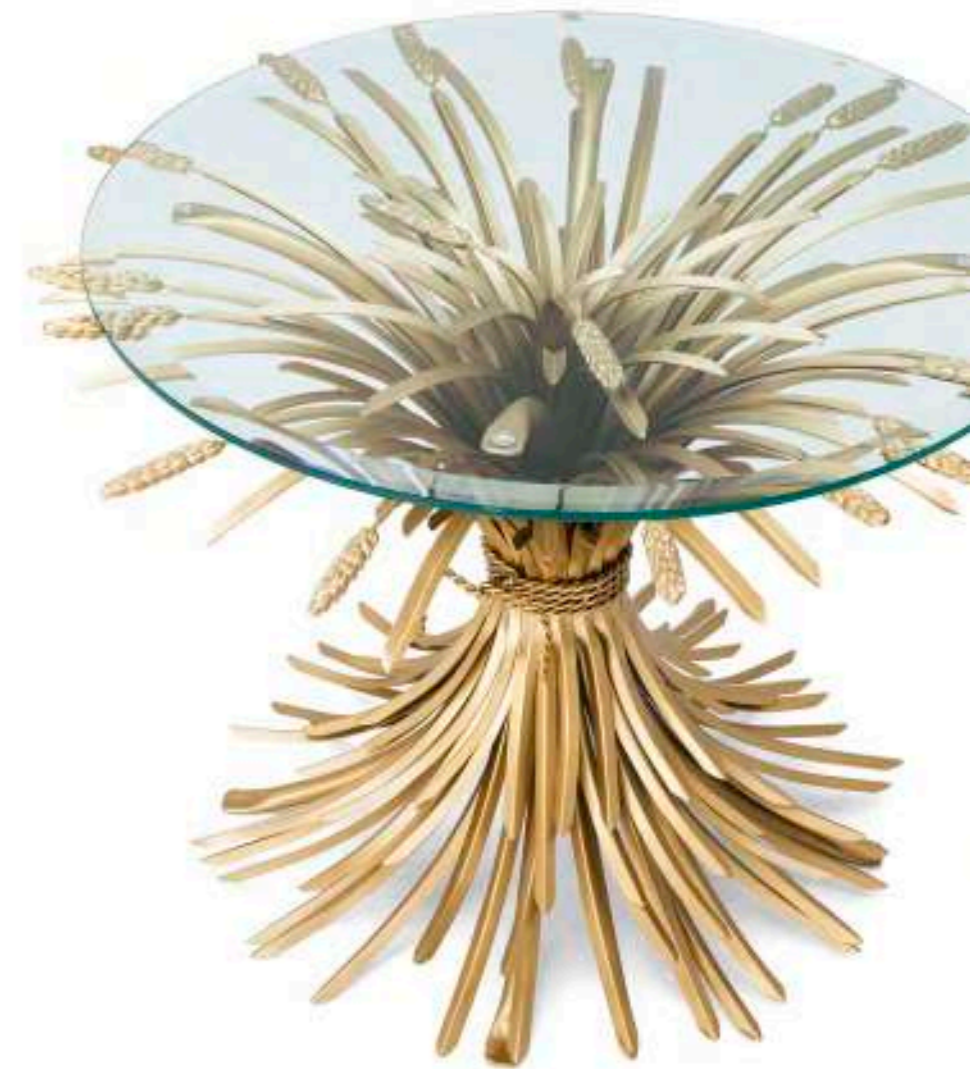

CHIC & SLEEK

Grant your living room classic appeal with the magnificent Merlin sofa and chair, featuring black tapered legs and two comfy cushions. The velvety Mirage off-white upholstery exudes glamour and the antique bronze nailhead trim accentuates the elegant design.

VASE DEBUSSY
Item no. 109953

TABLE LAMP CHINESE BLUE
Item no. 112085

BUNDLE OF JOY

Sculpted from iron in an antique gold finish, the dazzling Bonheur side table includes a sheaf-shaped base and a bevelled clear glass tabletop. Originally a symbol of prosperity and hospitality, the sheaf signifies one has worked hard and is now enjoying the good life.