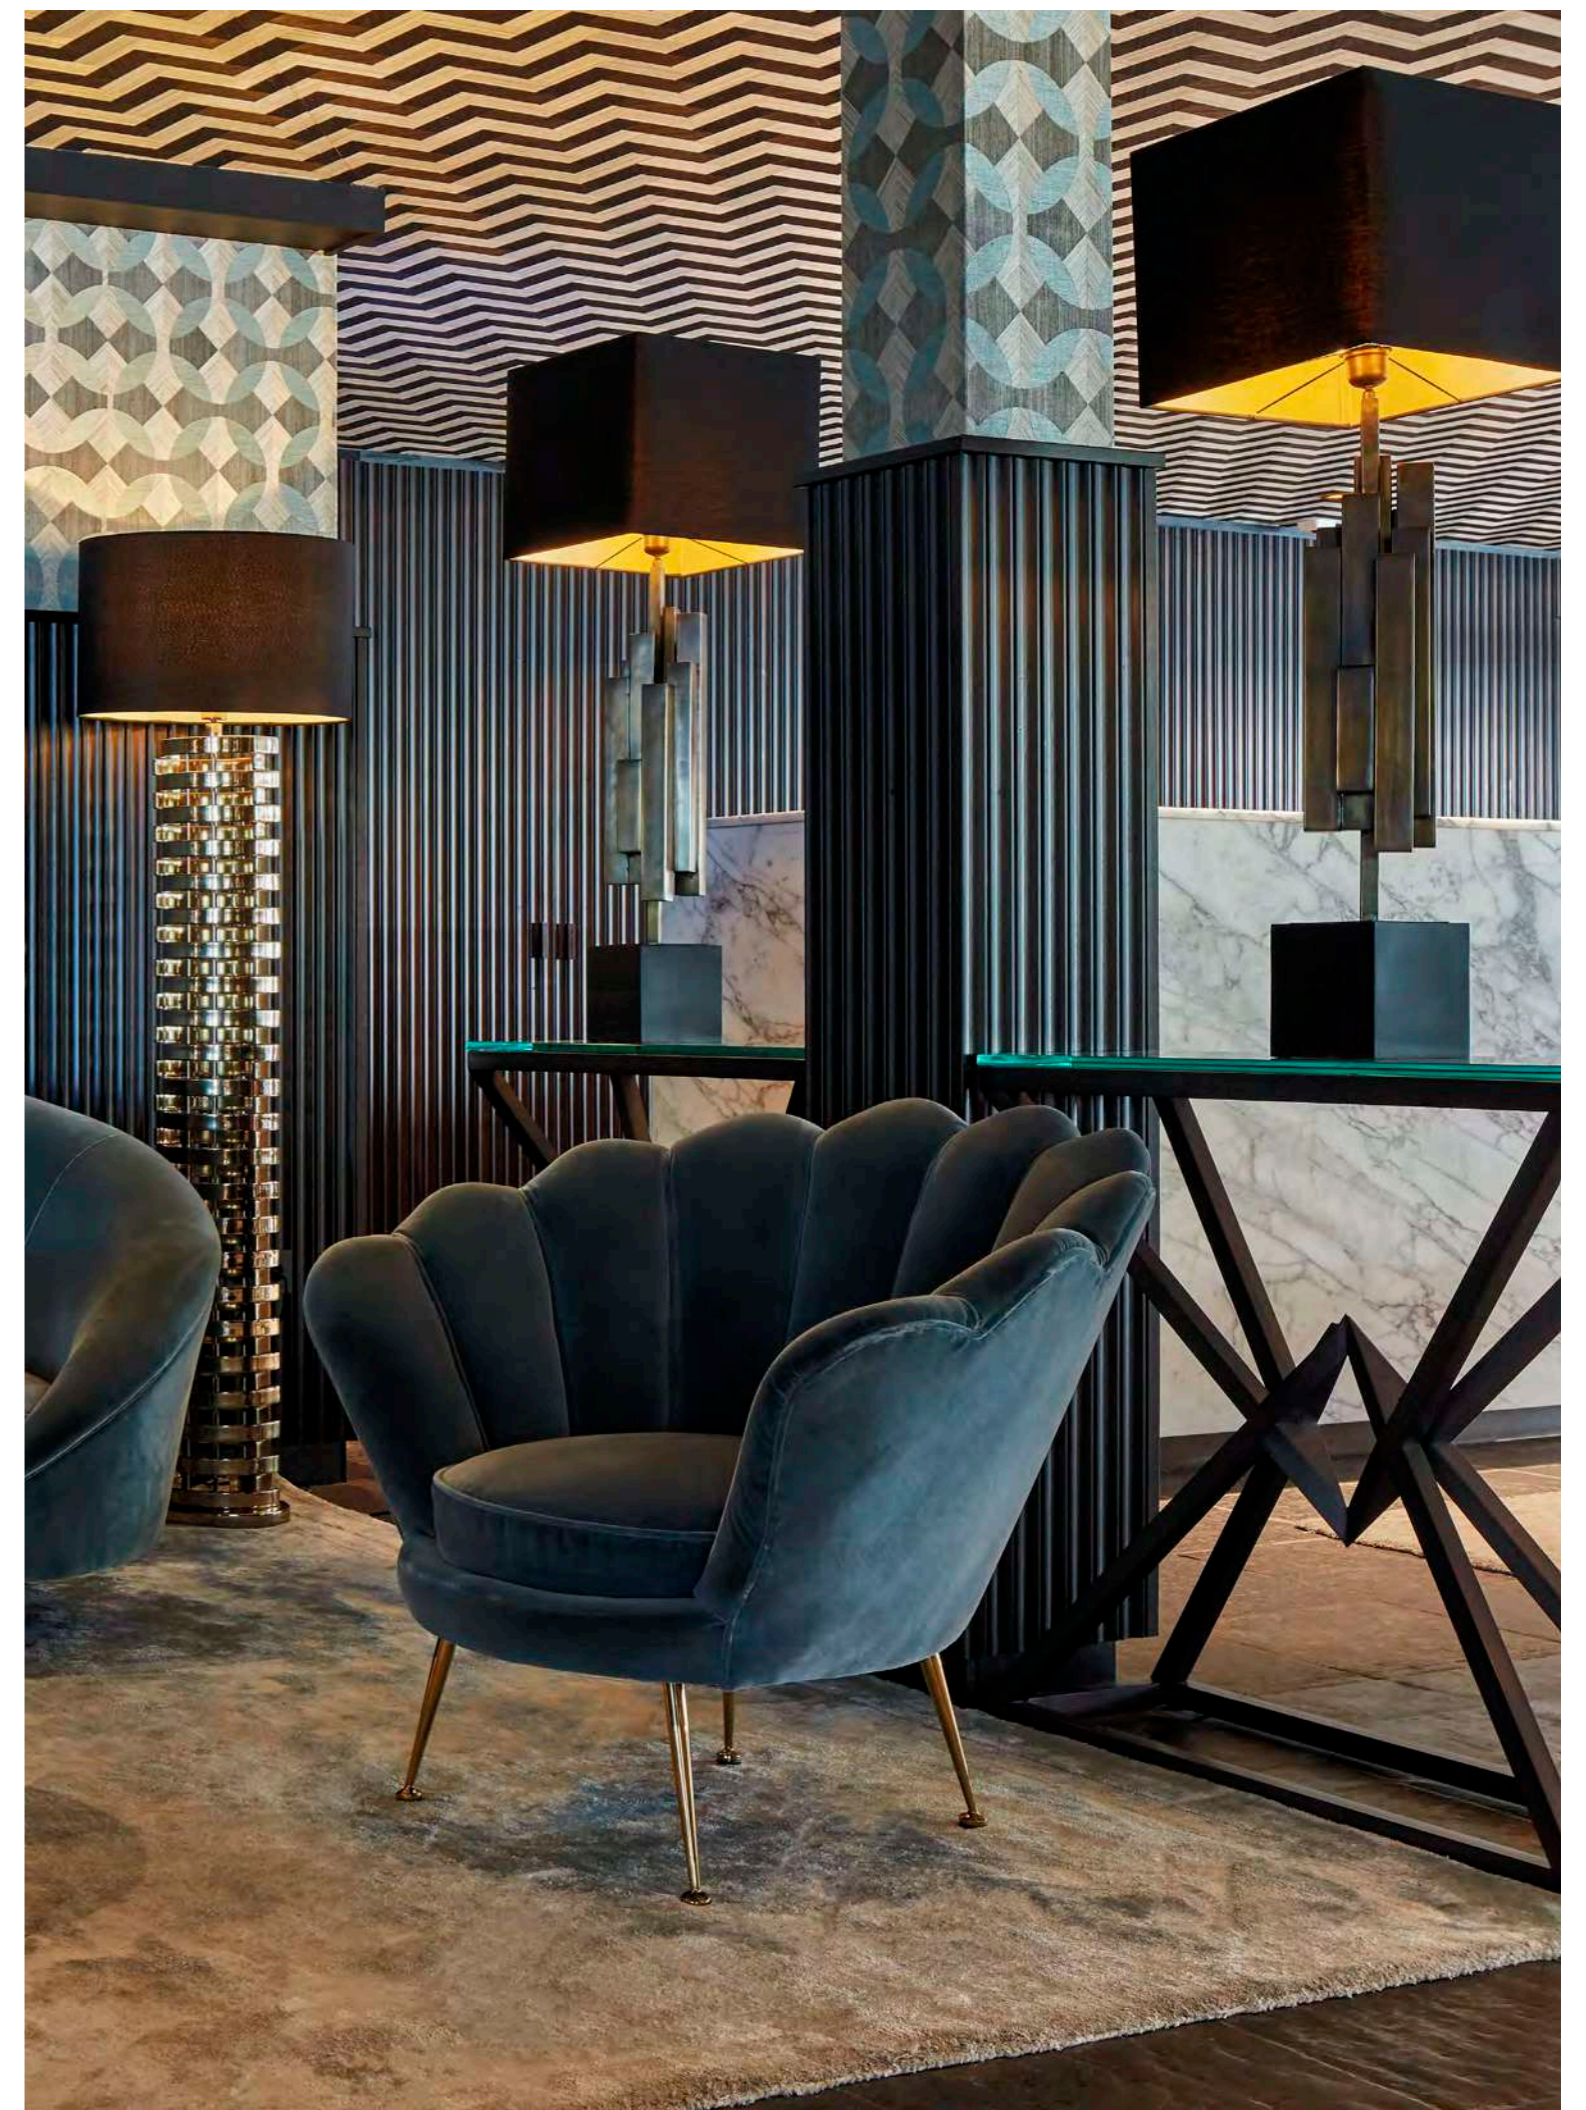

TABLE LAMP DUPOINT
Item no. 110689

LANTERN ALBERGO
Item no. 110812

CHAIR HARRISON
Item no. 108126U

CABINET COLLIERS
Item no. 110602

ART DECO MONKEY

Inspired by the stylised home accessories of the Roaring Twenties, the Art Deco Monkey will add sophisticated appeal to your interior. This alluring bronze patina table lamp is modelled after the ancient Egyptian god Thoth. In art, Thoth was often depicted as a baboon holding up a crescent moon, symbolising equilibrium and wisdom.