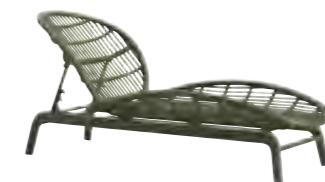

躺床
Size: 201x70x45.5cm