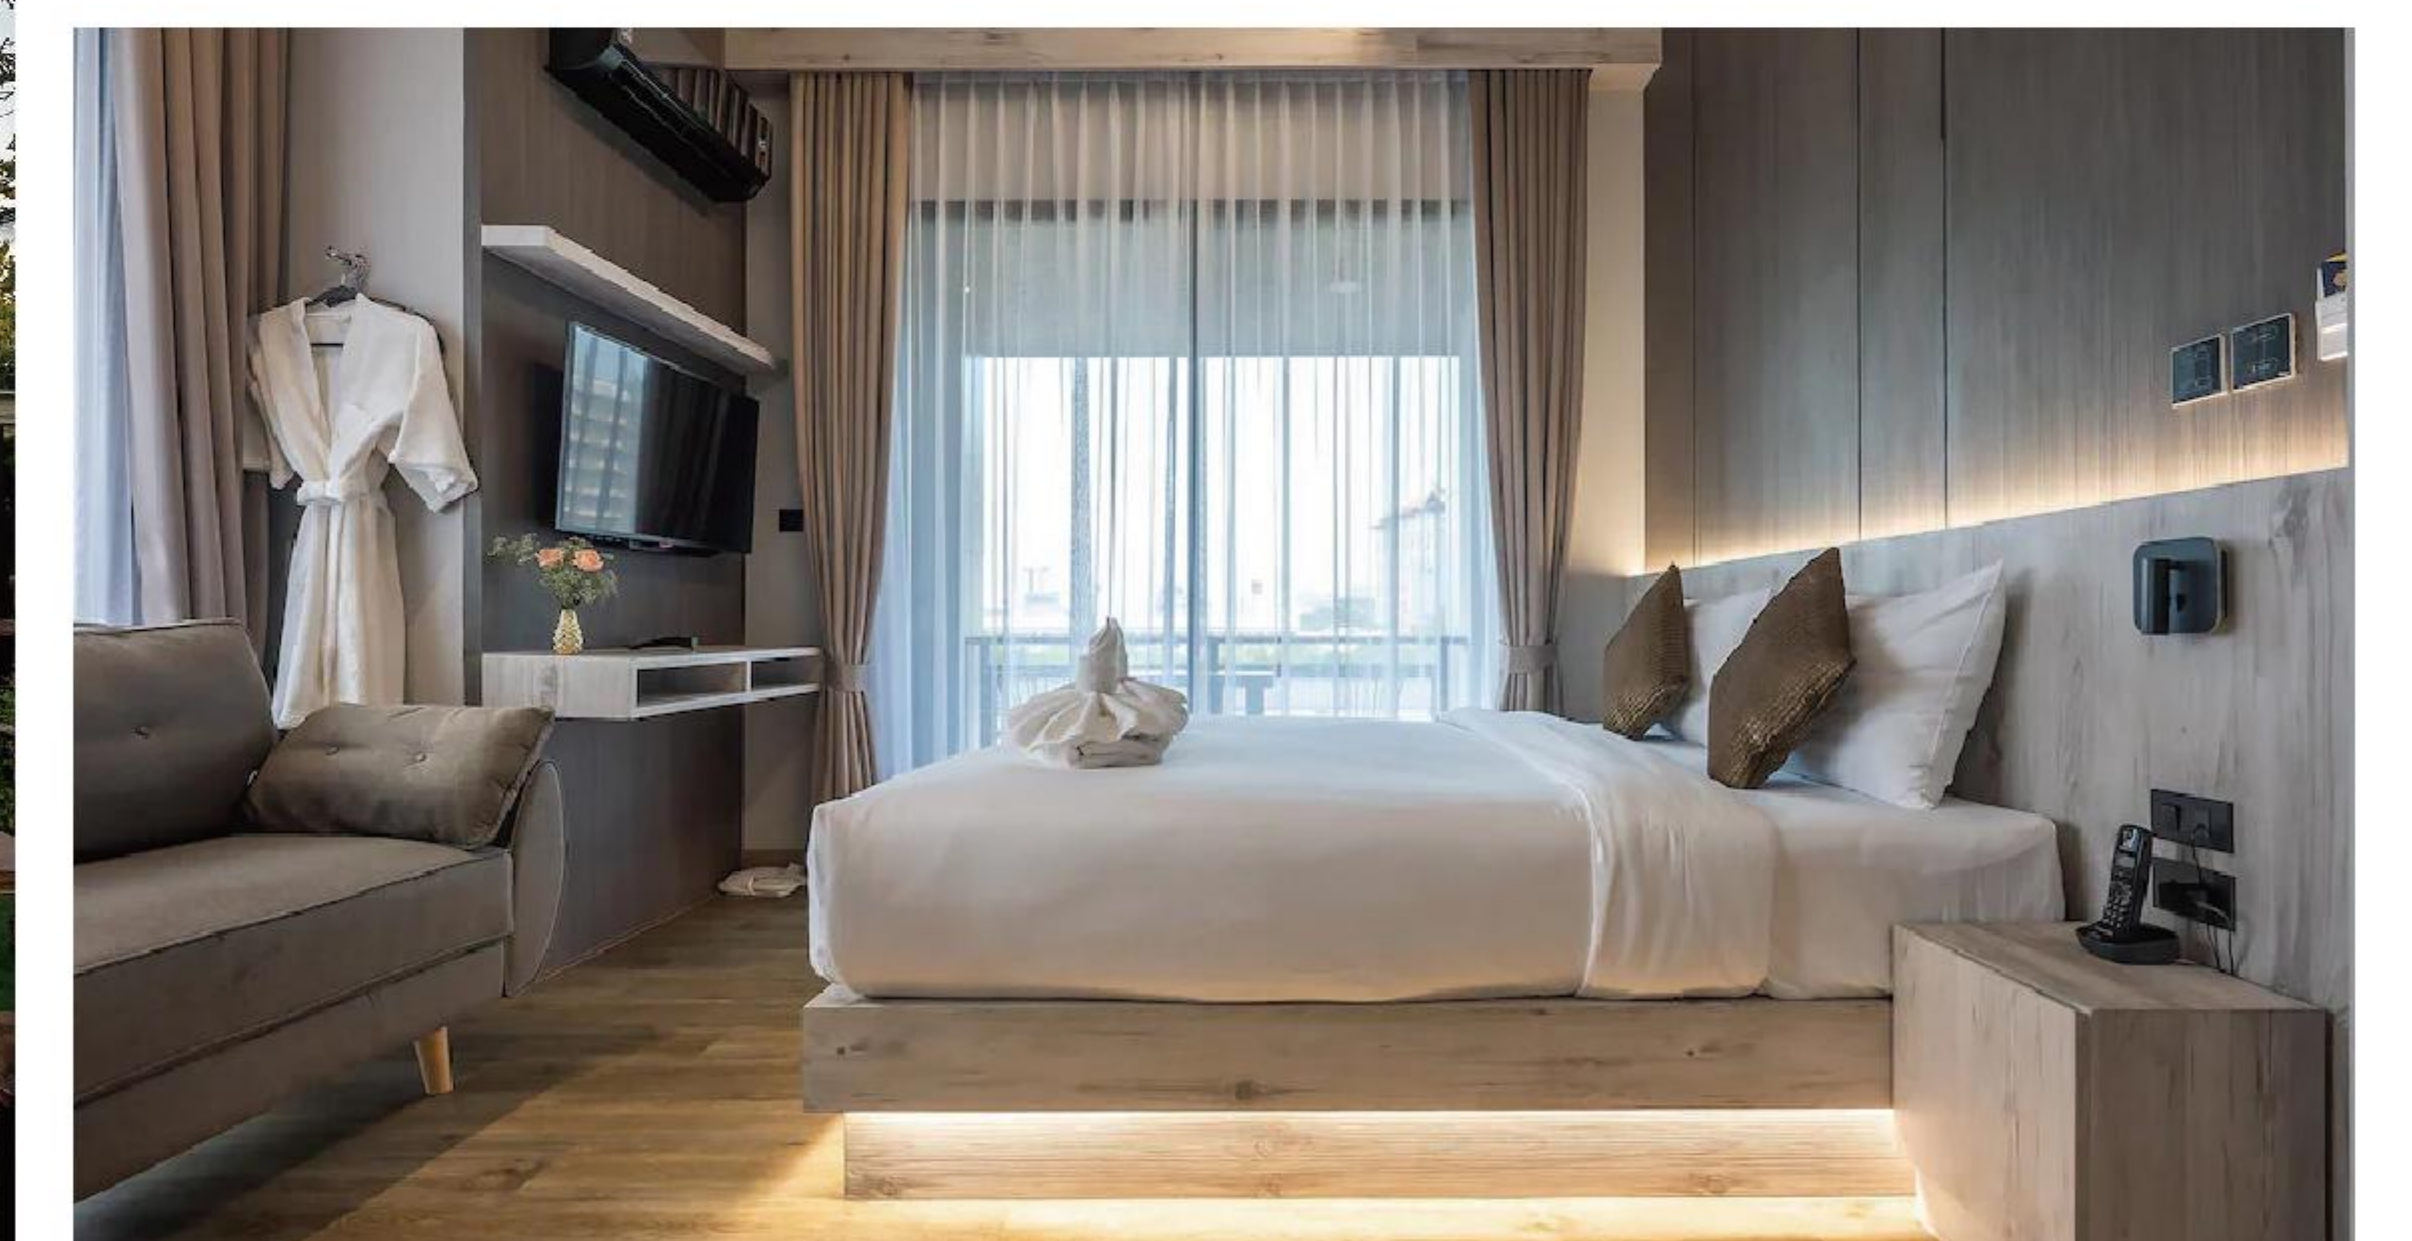

Content: Loose furniture, Fixed furniture

Positioning: 4 Stars

Le Bis Hotel

Location: Chiang Mai, Thailand

Content: Loose furniture, Fixed furniture

Positioning: 5 Stars

**ONE-STOP SERVICES
INCLUDING DESIGN, SALES,
PRODUCTION, INSTALLATION**