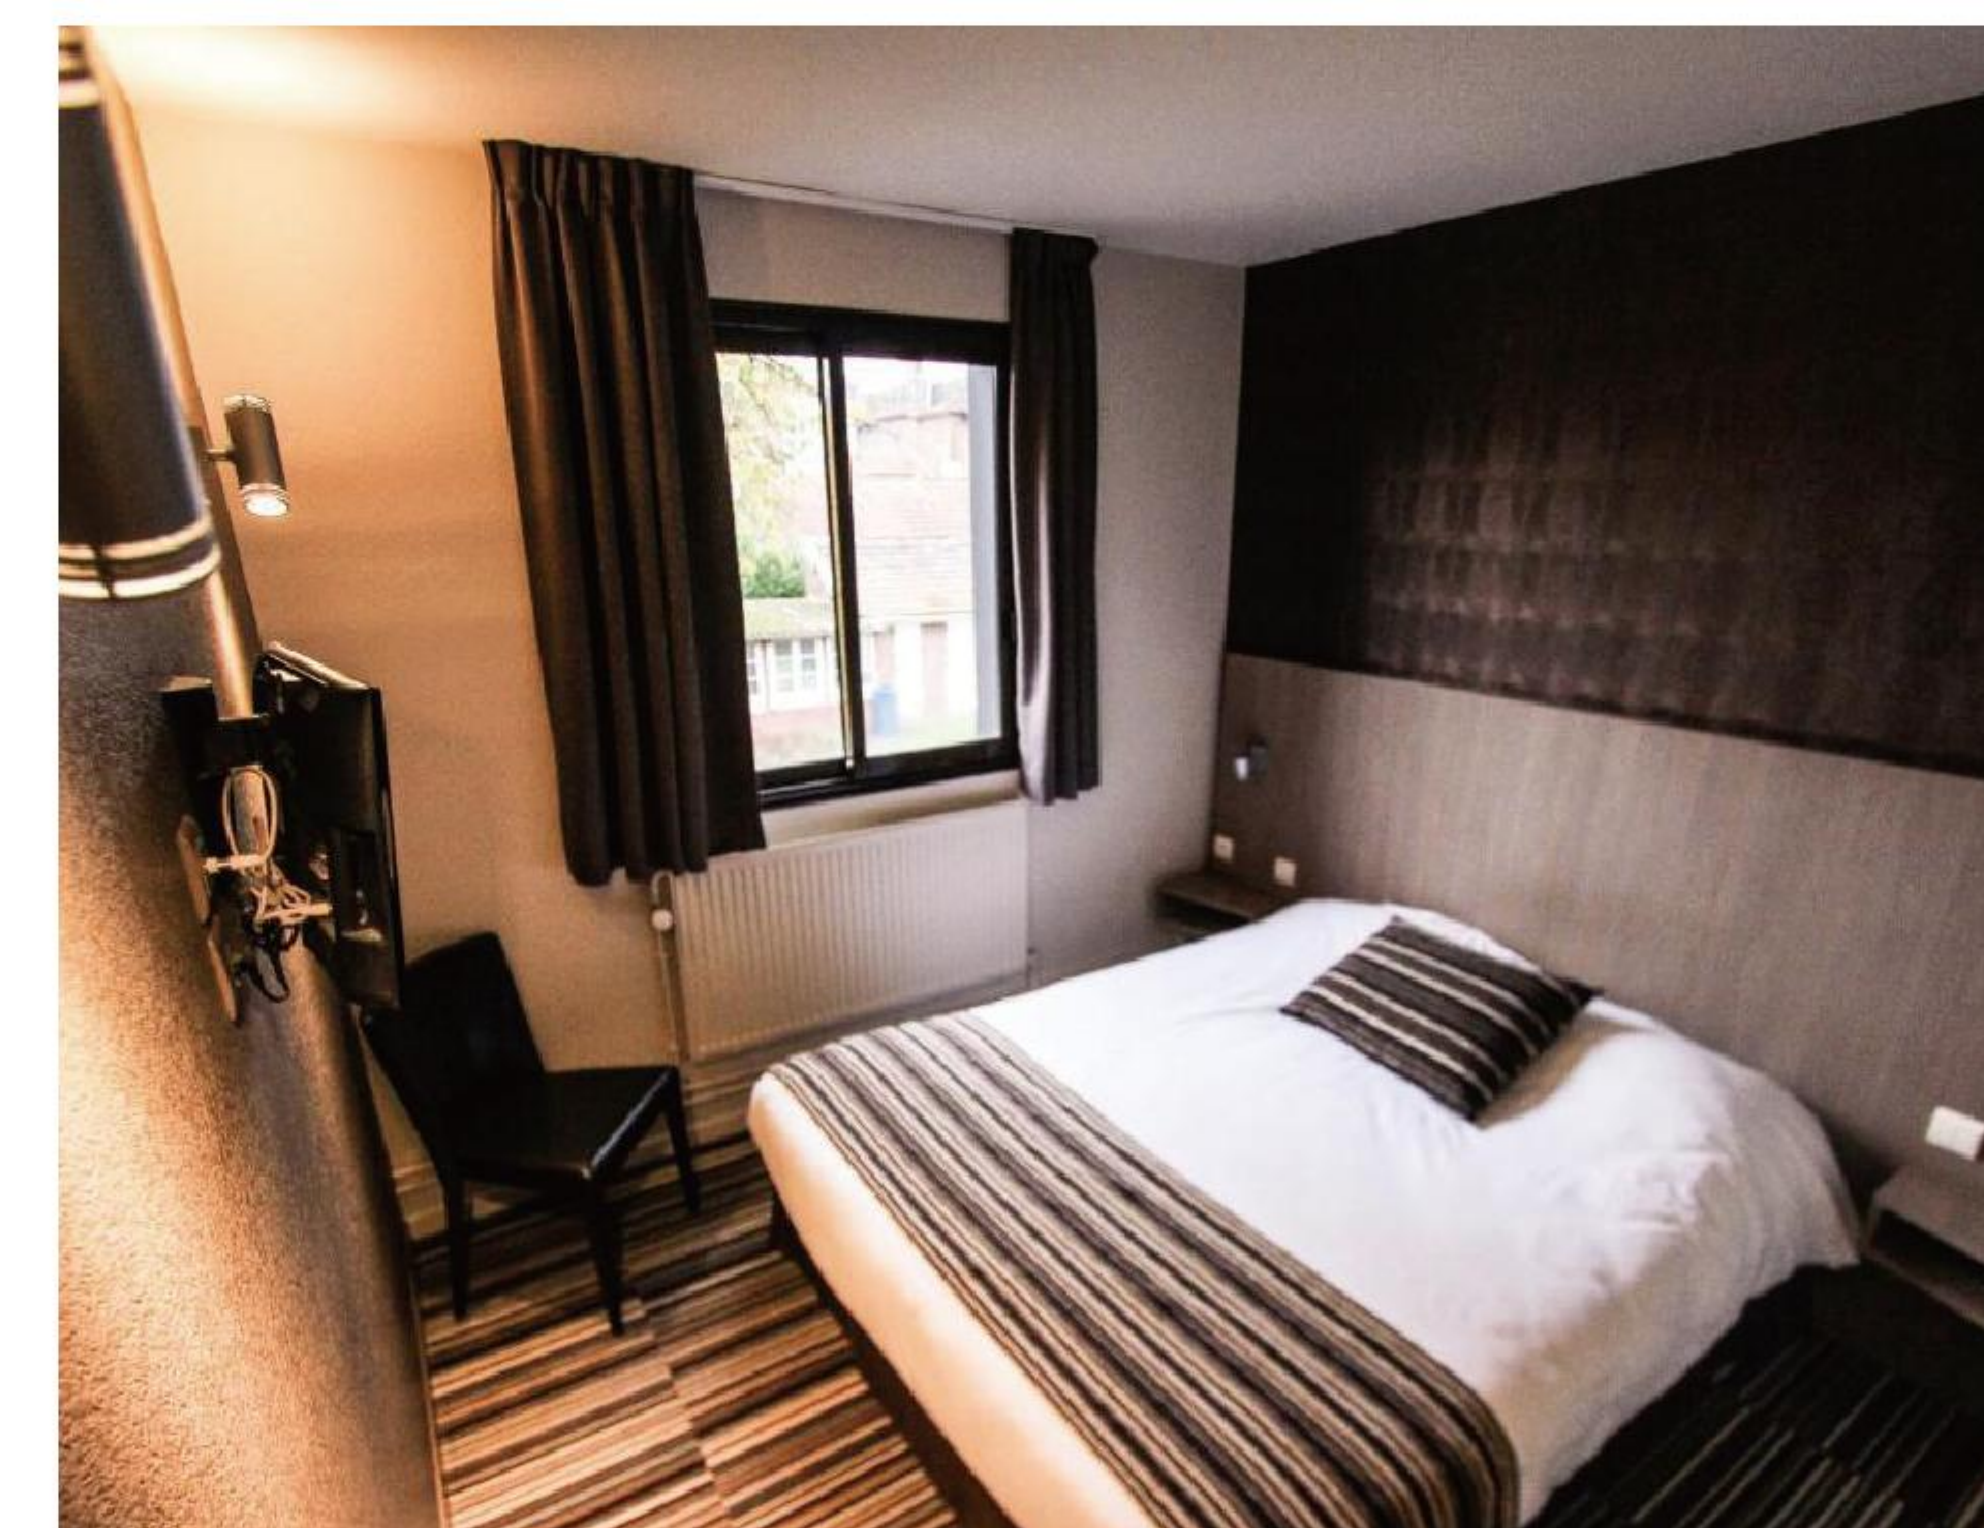

Boralte Hotel

Location: Lens, France

Content: Loose furniture、Fixed furniture

Positioning: 4 Stars