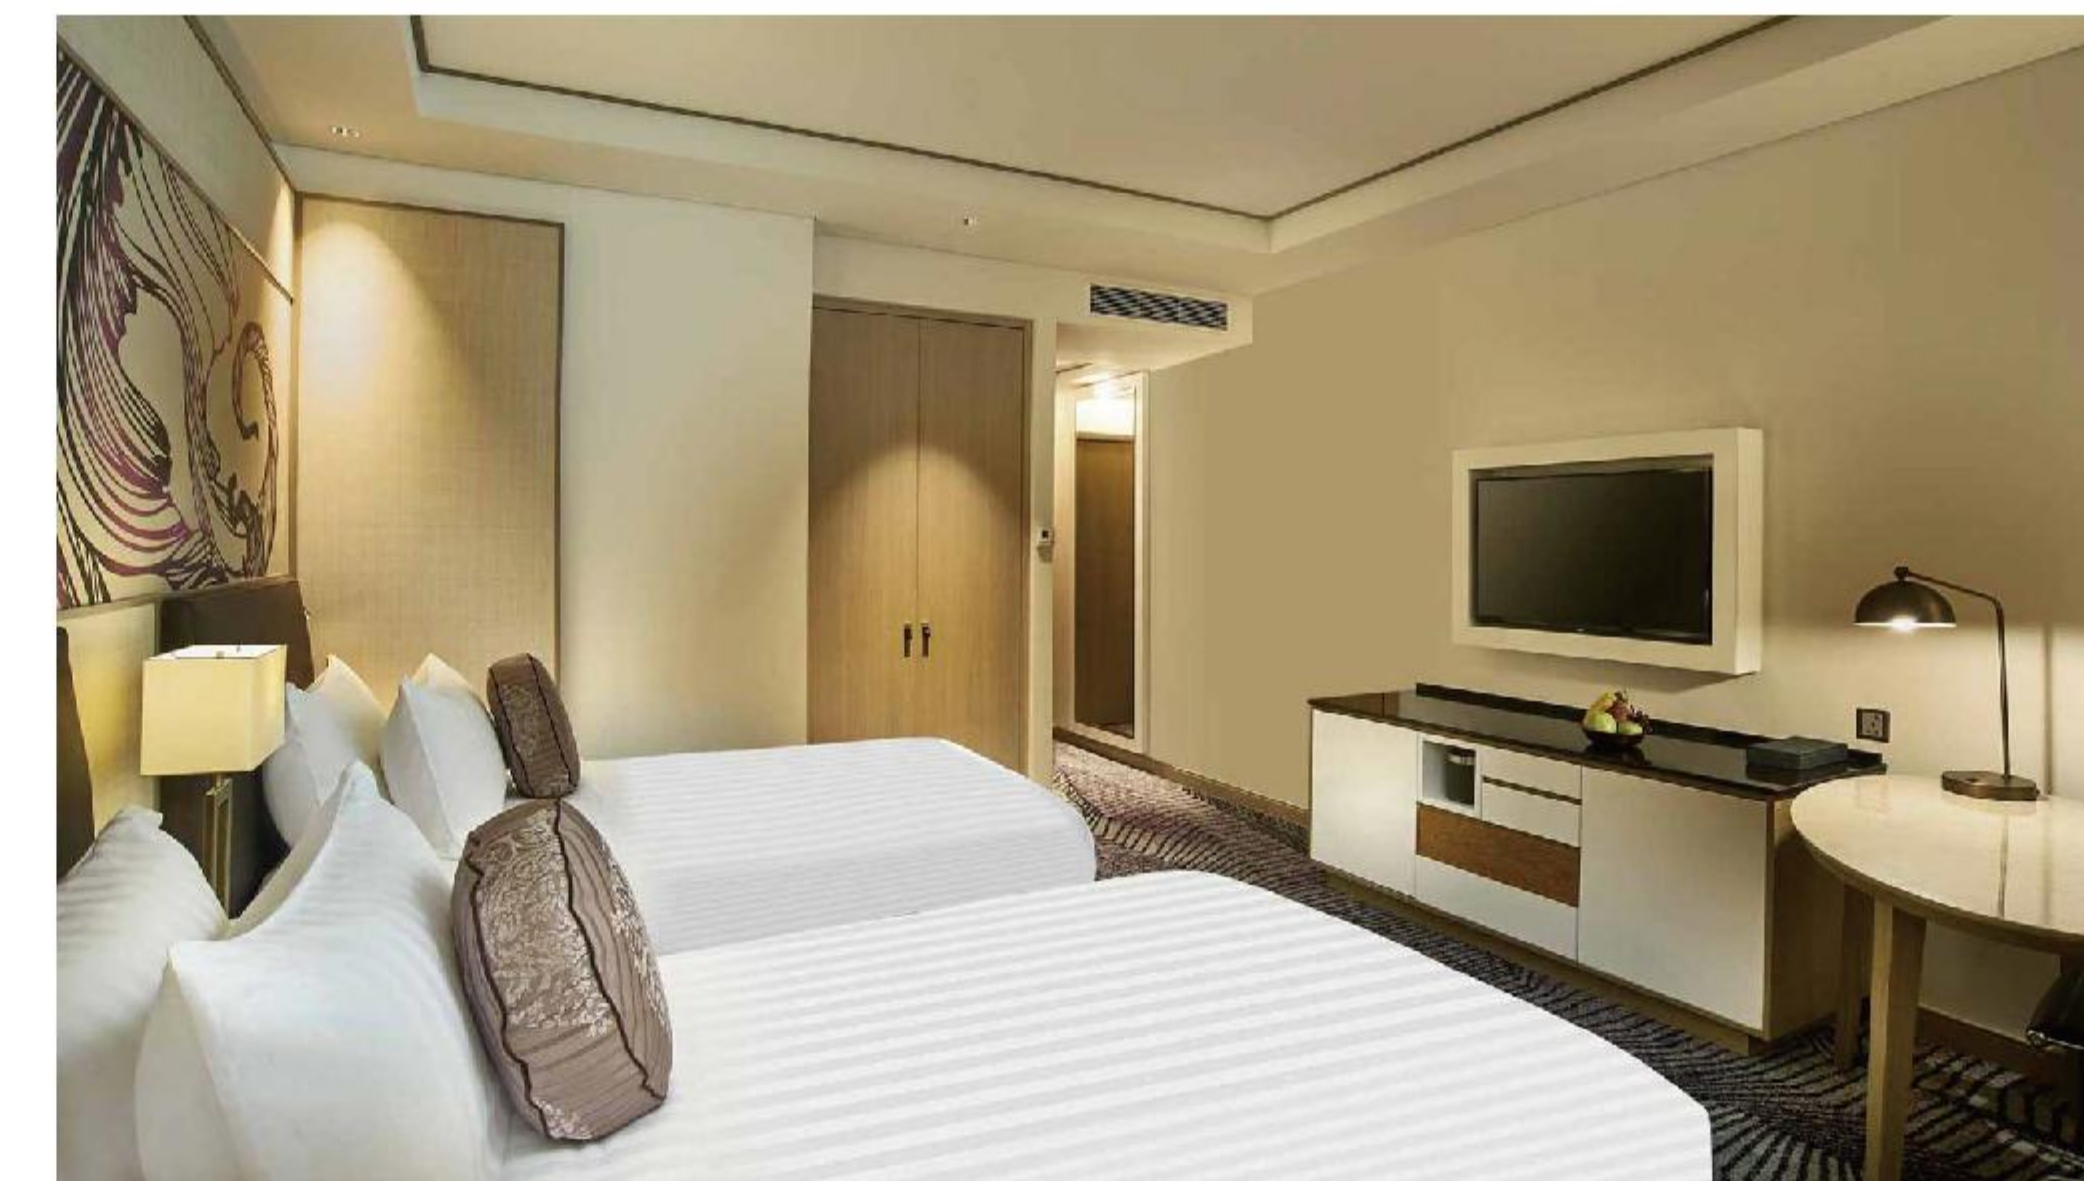

Amari Hotel Malaysia

Location: Johor Bahru, Malaysia

Content: Loose furniture, Fixed furniture

Positioning: 5 Stars