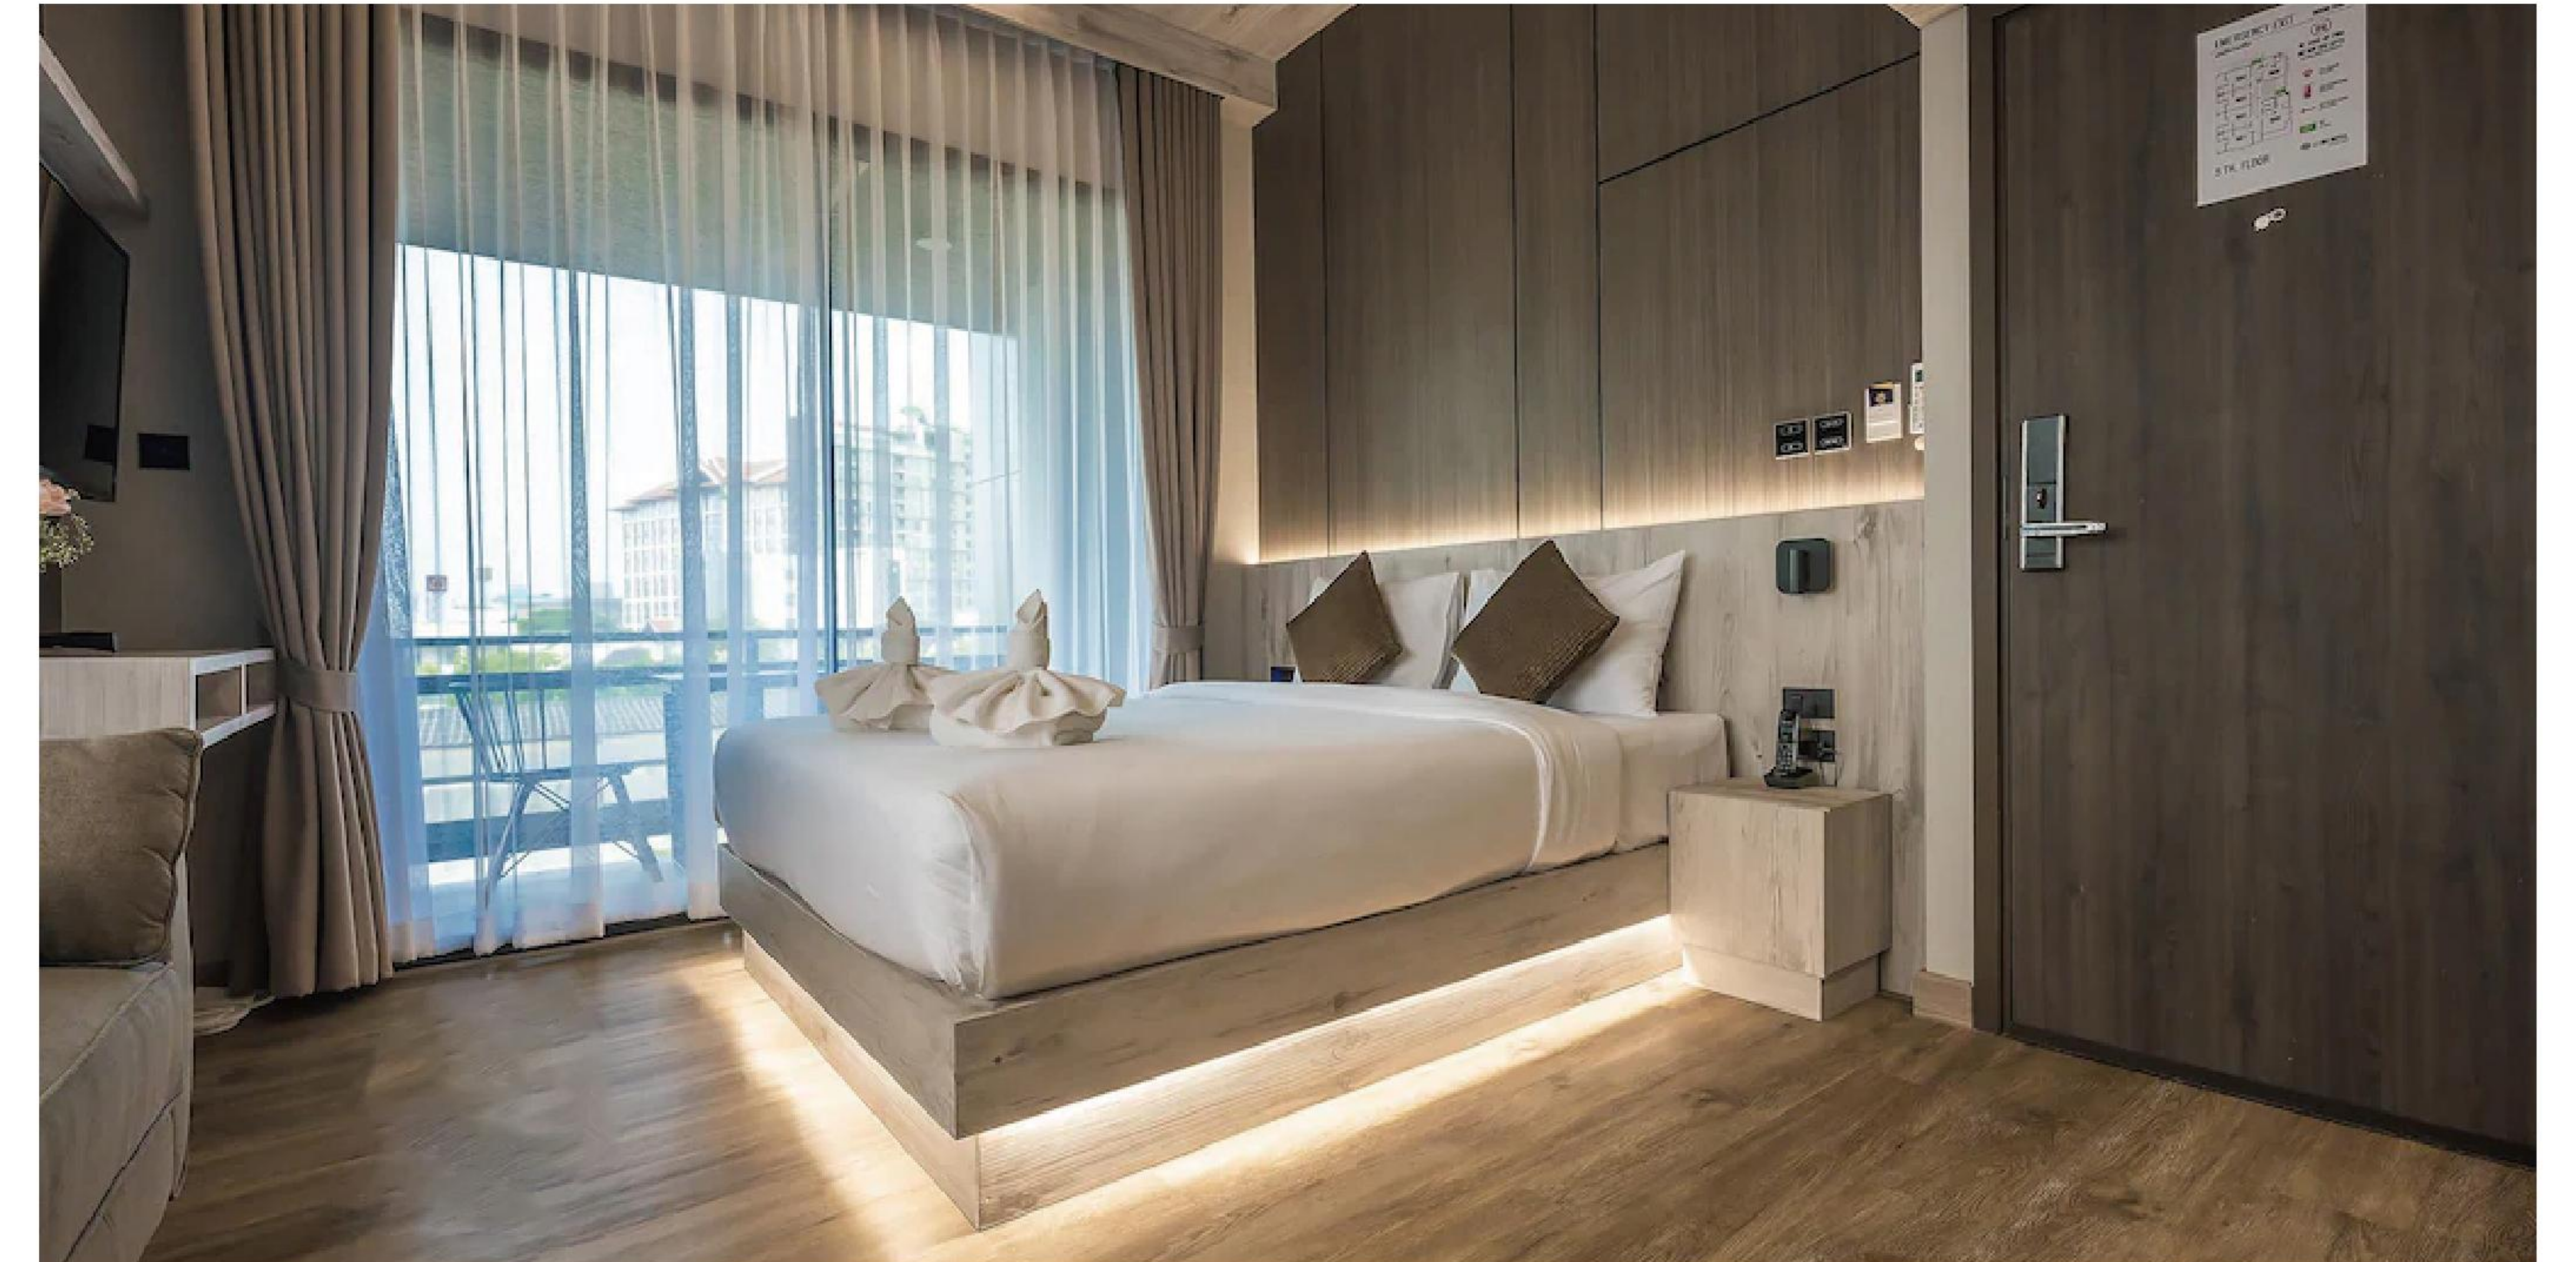

Content: Loose furniture, Fixed furniture

Positioning: 4 Stars

Le Bis Hotel

Location: Chiang Mai, Thailand

Content: Loose furniture, Fixed furniture

Positioning: 5 Stars

**ONE-STOP SERVICES
INCLUDING DESIGN, SALES,
PRODUCTION, INSTALLATION**