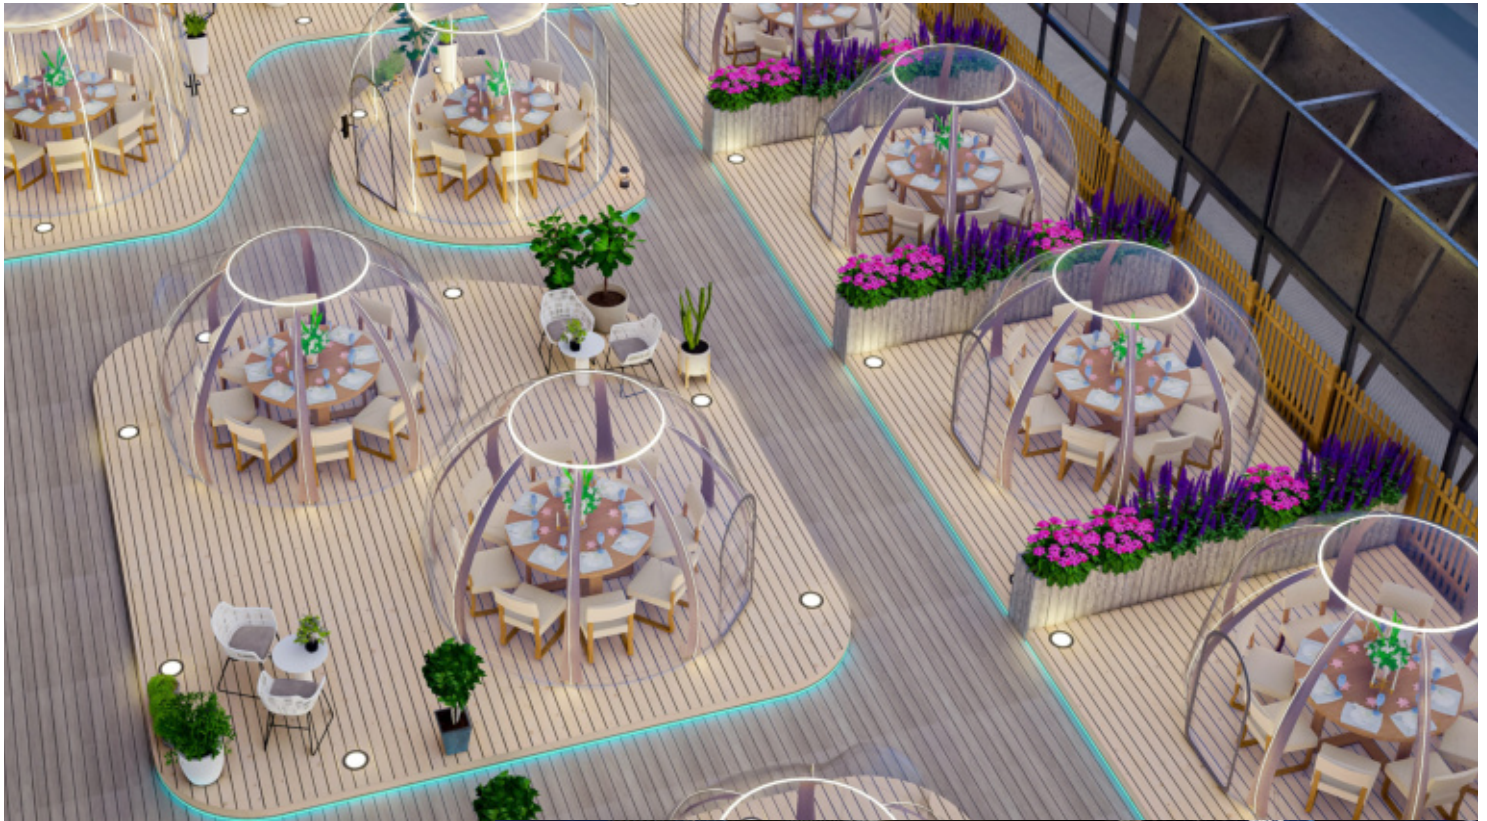

M3862

Usable area: 21m²

Capacity: 12-15人

M3800+M2700

Usable area: 12m²

Capacity: 10-12 people

DECK RESTAURANT

Scene Application

Free from infrastructure construction
No violation, policy support

Case Dimensions:
Circular 3.3M, 3.8M

BEACHSIDE B&B

Scene Application

Strong wind resistance, waterproof and moisture-proof Superior corrosion resistance, stable and solid

Case Dimensions:

Circular: 3.8M Oval: 6.2 × 3.8M

SHARED SPACE

Scene Application

Shared mahjong rooms,
shared tea rooms
Shared lounges, party rooms, etc.,
reduce construction investment

Case Dimensions:
Circular: 3.45、3.8M