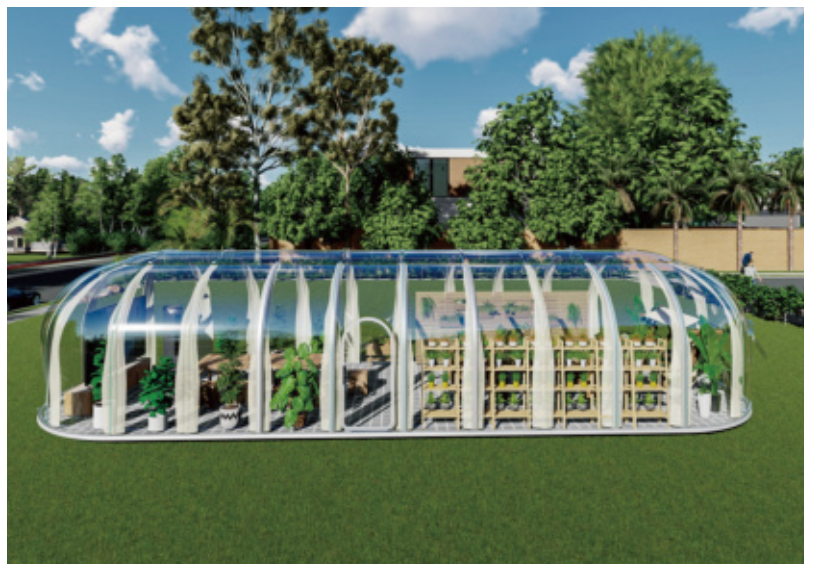

PLANTING TEACHING AND RESEARCH

Scene Application

Neat and comfortable, convenient for teaching
Easy to build, movable for disassembly and assembly

Case Dimensions: Oval 14.1 x 4.5M
(can be partitioned in the middle)

This series can be extended indefinitely, with each extension adding 1.2 meters.