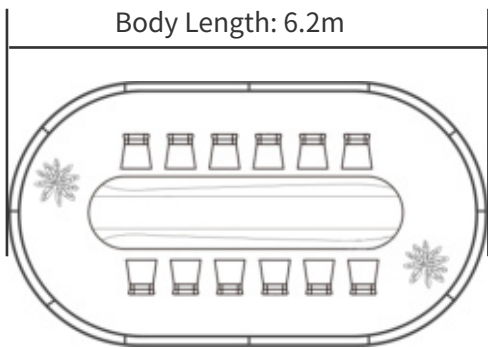

(Can withstand five adults weighing 120 each jumping on the surface without cracking or warping)

Product Size Diagram

M3800

Usable area: 12m²

Capacity: 10-12 people

M3450

Usable area: 10m²

Capacity: 8-10 people

M3862

Usable area: 21m²

Capacity: 12-15人

M3800+M2700

Usable area: 12m²

Capacity: 10-12 people

DECK RESTAURANT

Scene Application

Case Dimensions:

Circular: 3.8M Oval: 6.2 × 3.8M

SHARED SPACE

Scene Application

Shared mahjong rooms,
shared tea rooms
Shared lounges, party rooms, etc.,
reduce construction investment

Case Dimensions:
Circular: 3.45、3.8M

Product Dimensions:
Φ3.45m*H2.55m

M-3800

Interior area:
Approximately 12 m²
(10-12 people)

Product Dimensions:
Φ3.8m*H2.55m

M-4500

Interior area:
Approximately 16 m²
(12-15 people)

Product Dimensions:
Φ4.5m*H3.05m