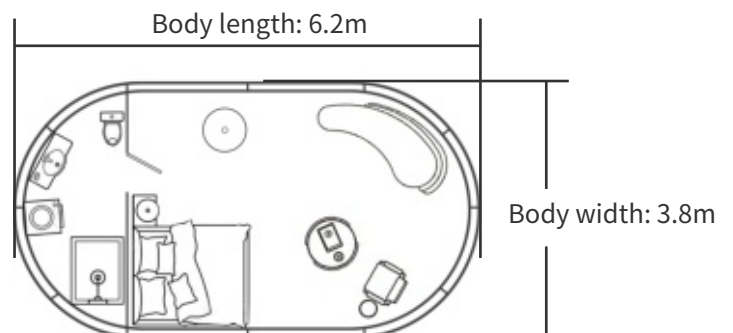

(Can withstand five adults weighing 120 each jumping on the surface without cracking or warping)

Product Size Diagram

M3800

Usable area: 12m²

Capacity: 10-12 people

M3450

Usable area: 10m²

Capacity: 8-10 people

Free from infrastructure construction
No violation, policy support

Case Dimensions:
Circular 3.3M, 3.8M

BEACHSIDE B&B

Scene Application

Strong wind resistance, waterproof and moisture-proof Superior corrosion resistance, stable and solid

Case Dimensions:

Circular: 3.8M Oval: 6.2 × 3.8M

SHARED SPACE

Scene Application

Shared mahjong rooms,
shared tea rooms
Shared lounges, party rooms, etc.,
reduce construction investment

Case Dimensions:
Circular: 3.45、3.8M

Product Dimensions:
Φ3.45m*H2.55m

M-3800

Interior area:
Approximately 12 m²
(10-12 people)

Product Dimensions:
Φ3.8m*H2.55m

M-4500

Interior area:
Approximately 16 m²
(12-15 people)

Product Dimensions:
Φ4.5m*H3.05m