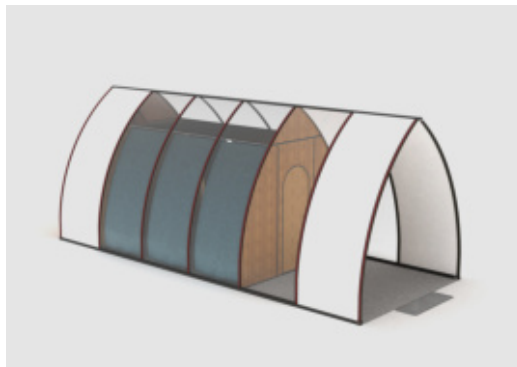

SAILS BOAT HOUSE SERIES

New design, more innovative
More distinctive