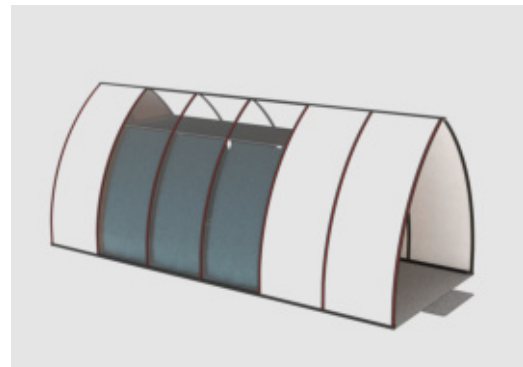

SAILS BOAT HOUSE SERIES

New design, more innovative
More distinctive