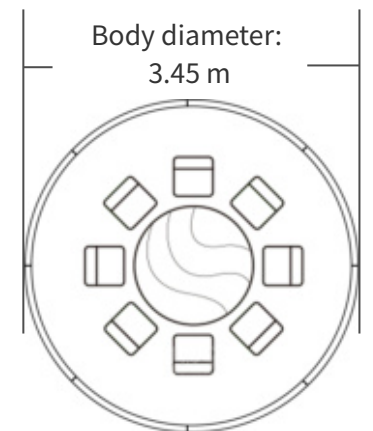

(Can withstand five adults weighing 120 each jumping on the surface without cracking or warping)

Product Size Diagram

M3800

Usable area: 12m²

Capacity: 10-12 people

M3450

Usable area: 10m²

Capacity: 8-10 people

M3862

Usable area: 21m²

Capacity: 12-15人

M3800+M2700

Usable area: 12m²

Capacity: 10-12 people

DECK RESTAURANT

Scene Application

Product Dimensions:
Φ3.45m*H2.55m

M-3800

Interior area:
Approximately 12 m²
(10-12 people)

Product Dimensions:
Φ3.8m*H2.55m

M-4500

Interior area:
Approximately 16 m²
(12-15 people)

Product Dimensions:
Φ4.5m*H3.05m

Case Dimensions: Circular diameter 3.8 meters, 4.5 meters, 5.5 meters

Explore More Products