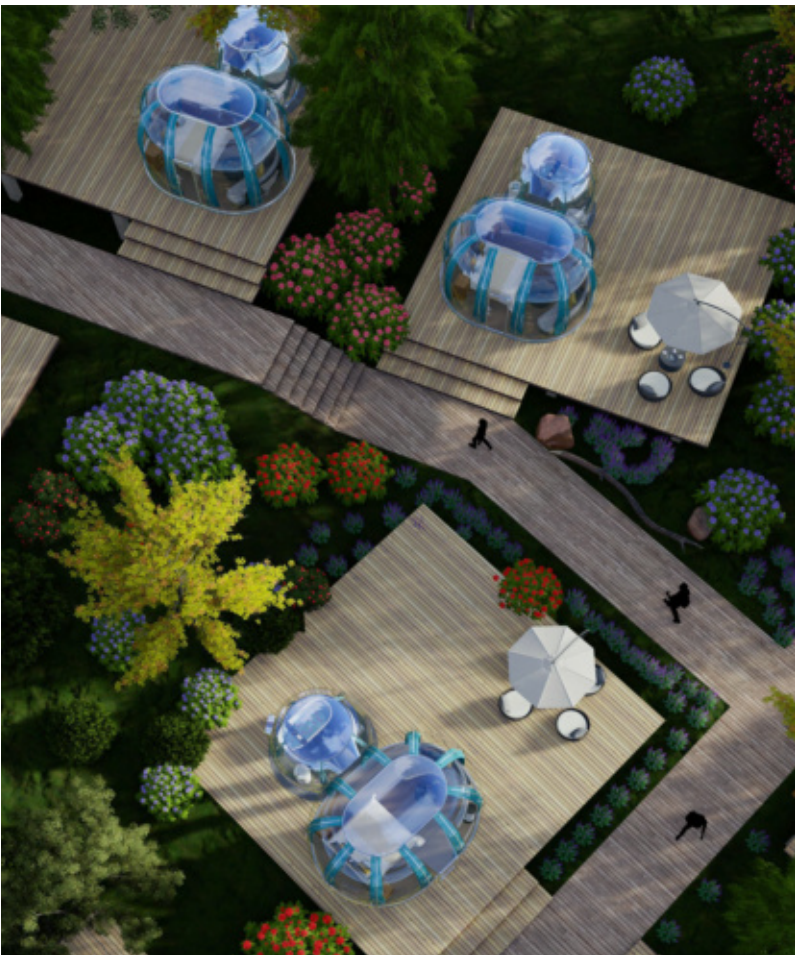

PUSH PULL DOOR SERIES

-
- Panoramic view
- Transparent space

DIY TO YOUR HEART'S CONTENT, WITH VERSATILE COMBINATIONS FOR FLEXIBLE APPLICATION.

This series can be extended indefinitely, with each extension adding 1.2 meters. Internal partitions can be installed to create a modular design.