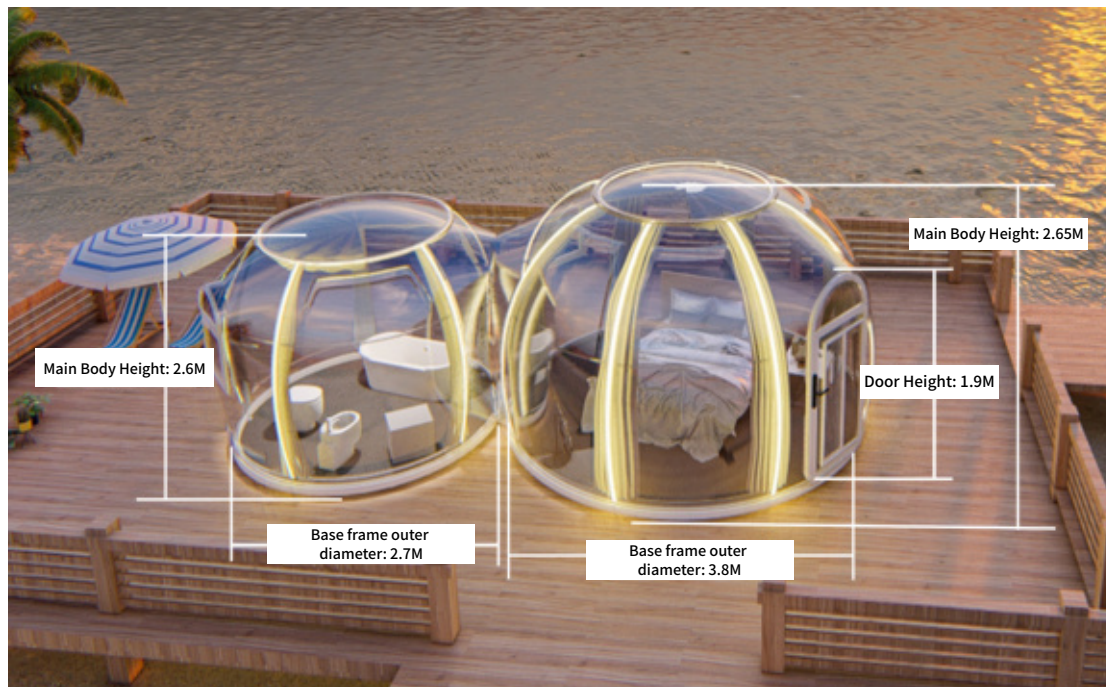

M3862

Usable area: 21m²

Capacity: 12-15人

M3800+M2700

Usable area: 12m²

Capacity: 10-12 people

DECK RESTAURANT

Scene Application

Free from infrastructure construction
No violation, policy support

Case Dimensions:
Circular 3.3M, 3.8M

BEACHSIDE B&B

Scene Application

Strong wind resistance, waterproof and moisture-proof Superior corrosion resistance, stable and solid

Case Dimensions:

Circular: 3.8M Oval: 6.2 × 3.8M

SHARED SPACE

Scene Application

Shared mahjong rooms,
shared tea rooms
Shared lounges, party rooms, etc.,
reduce construction investment

Case Dimensions:
Circular: 3.45、3.8M