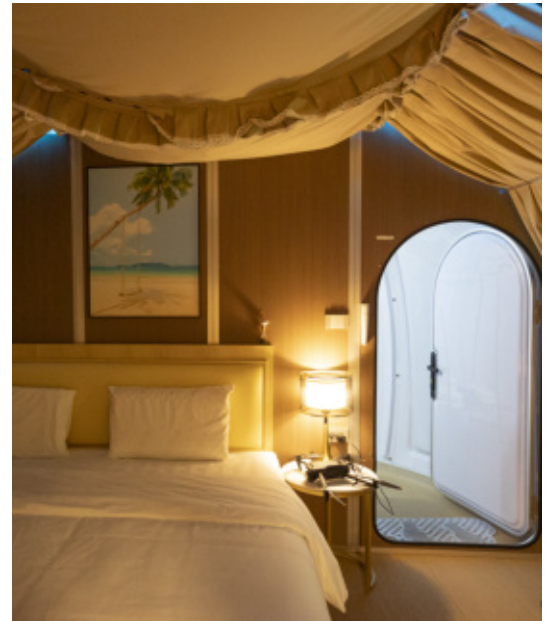

CASE STUDY

Thailand Star Dream Island

This property is located on Star Dream Island in Thailand, serving as a unique boutique accommodation featuring Instagram-worthy stargazing rooms and a restaurant. It offers a full range of recreational facilities.

Case Dimensions: Oval shape, 6.2 × 3.8 meters in diameter Height: 2.7 meters (with a partition in the middle to form a suite)