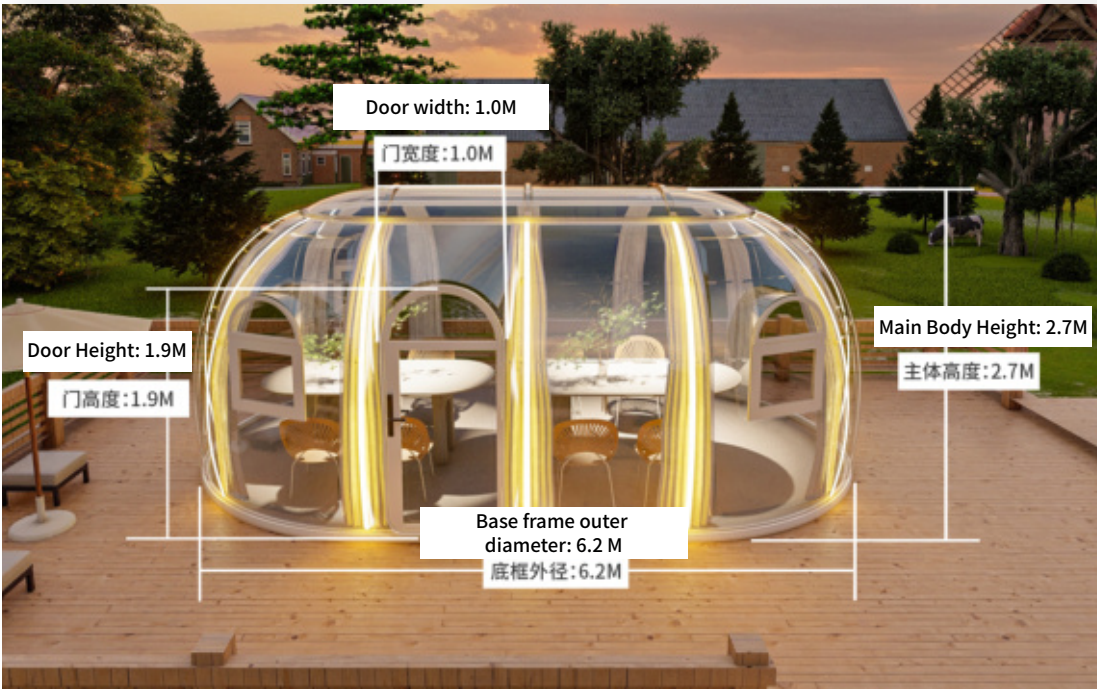

(Can withstand five adults weighing 120 each jumping on the surface without cracking or warping)

Product Size Diagram

M3800

Usable area: 12m²

Capacity: 10-12 people

M3450

Usable area: 10m²

Capacity: 8-10 people

M3862

Usable area: 21m²

Capacity: 12-15人

M3800+M2700

Usable area: 12m²

Capacity: 10-12 people

DECK RESTAURANT

Scene Application

Case Dimensions:

Circular: 3.8M Oval: 6.2 × 3.8M

SHARED SPACE

Scene Application

Shared mahjong rooms,
shared tea rooms
Shared lounges, party rooms, etc.,
reduce construction investment

Case Dimensions:
Circular: 3.45、3.8M

Case Dimensions: Oval shape, 6.2 × 3.8 meters in diameter Height: 2.7 meters (with a partition in the middle to form a suite)

 **Japan's Tamaru
Snow Mountain**

This facility is located within Japan's Tama-maru Snow Mountain Ski Resort, offering a place to rest while enjoying breathtaking snowy views from the warmth of an indoor setting.