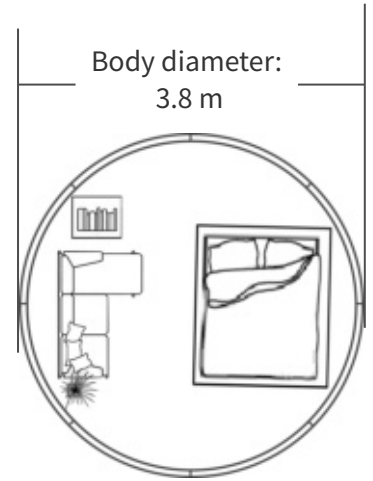

(Can withstand five adults weighing 120 each jumping on the surface without cracking or warping)

Product Size Diagram

M3800

Usable area: 12m²

Capacity: 10-12 people

M3450

Usable area: 10m²

Capacity: 8-10 people