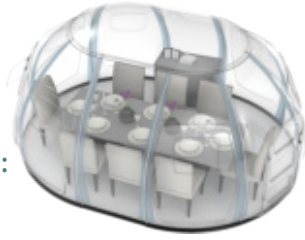

Product Dimensions:
Φ3.45m*H2.55m

M-3800

Interior area:
Approximately 12 m²
(10-12 people)

Product Dimensions:
Φ3.8m*H2.55m

M-4500

Interior area:
Approximately 16 m²
(12-15 people)

Product Dimensions:
Φ4.5m*H3.05m

M-5500

Interior area:
Approximately 24 m²
(15-20 people)

Product Dimensions:
Φ5.5m*H3.3m

M-4233

Interior area:

Approximately 12 m²
(8-10 people)

Product Dimensions:

Φ4.2m x 3.3m * H2.3m

M-3850

Interior area:

Approximately 16m²
(12-15 people)

Product Dimensions:

Φ5m x 3.8m * H2.7m

M-3800(Sliding door)

Interior area:

Approximately 12 m²
(10-12 people)