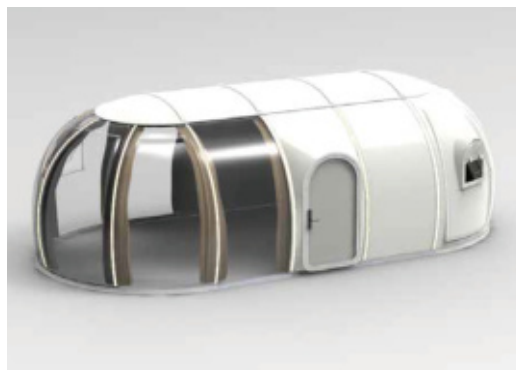

SPACECRAFT SERIES

Experience the ultimate closeness to nature

This series can be extended indefinitely, with each extension adding 1.2 meters.
Internal partitions can be installed to create a modular design.