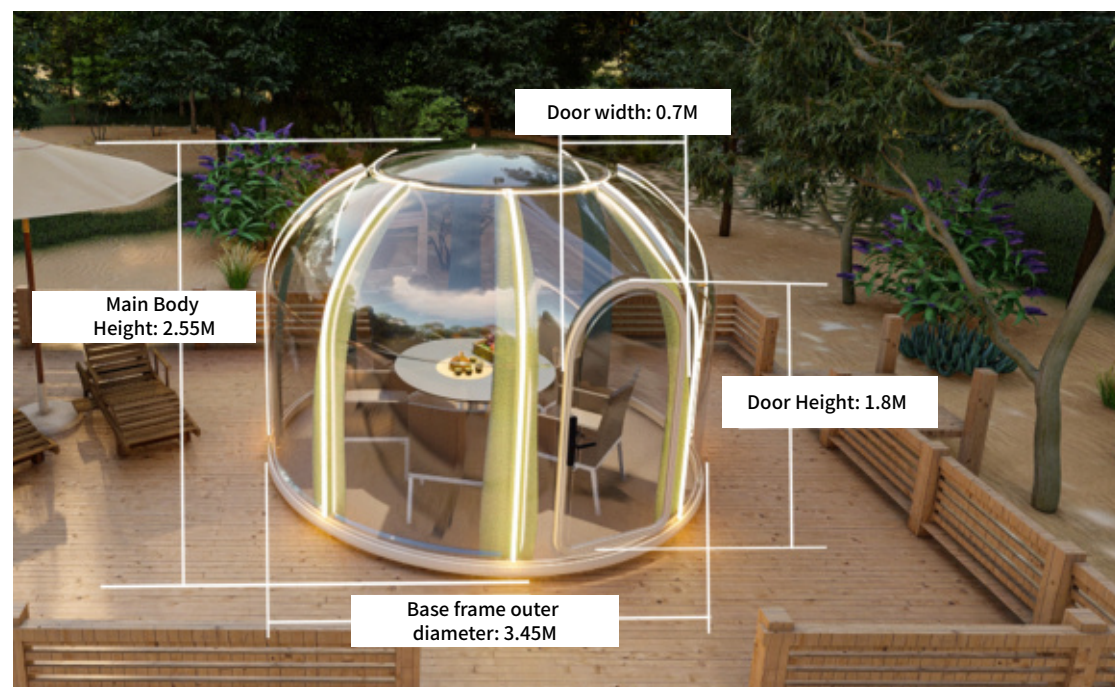

(Can withstand five adults weighing 120 each jumping on the surface without cracking or warping)

Product Size Diagram

M3800

Usable area: 12m²

Capacity: 10-12 people

M3450

Usable area: 10m²

Capacity: 8-10 people

M3862

Usable area: 21m²

Capacity: 12-15人

M3800+M2700

Usable area: 12m²

Capacity: 10-12 people

DECK RESTAURANT

Scene Application

Free from infrastructure construction
No violation, policy support

Case Dimensions:
Circular 3.3M, 3.8M

BEACHSIDE B&B

Scene Application

Strong wind resistance, waterproof and moisture-proof Superior corrosion resistance, stable and solid

Case Dimensions:

Circular: 3.8M Oval: 6.2 × 3.8M

SHARED SPACE

Scene Application

Shared mahjong rooms,
shared tea rooms
Shared lounges, party rooms, etc.,
reduce construction investment

Case Dimensions:
Circular: 3.45、3.8M