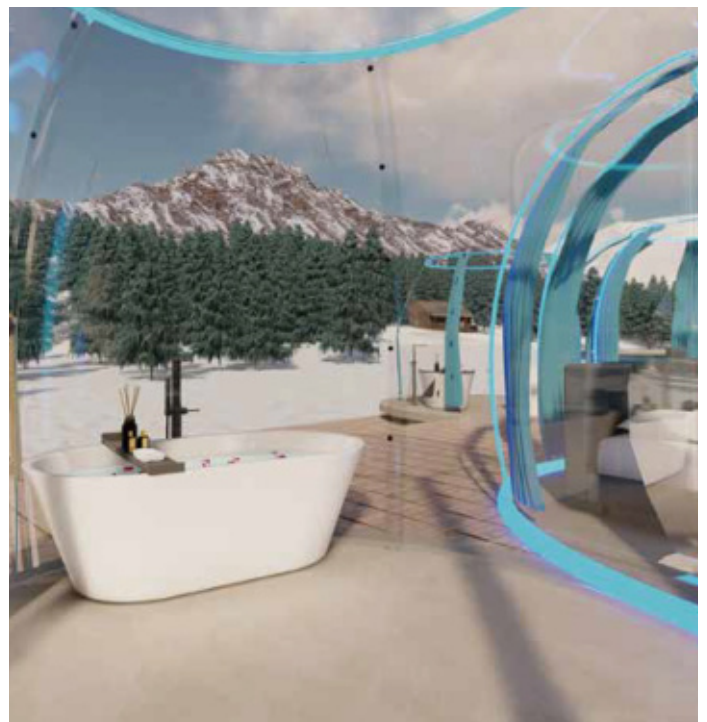

Strong wind resistance, waterproof and moisture-proof Super strong corrosion resistance, stable and solid

Case Dimensions: Circular: 3.8M