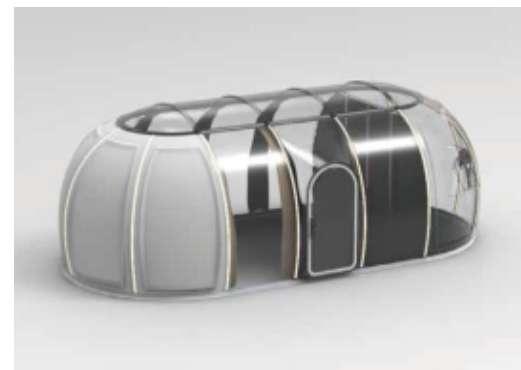

SPACECRAFT SERIES

Experience the ultimate closeness to nature

This series can be extended indefinitely, with each extension adding 1.2 meters.
Internal partitions can be installed to create a modular design.