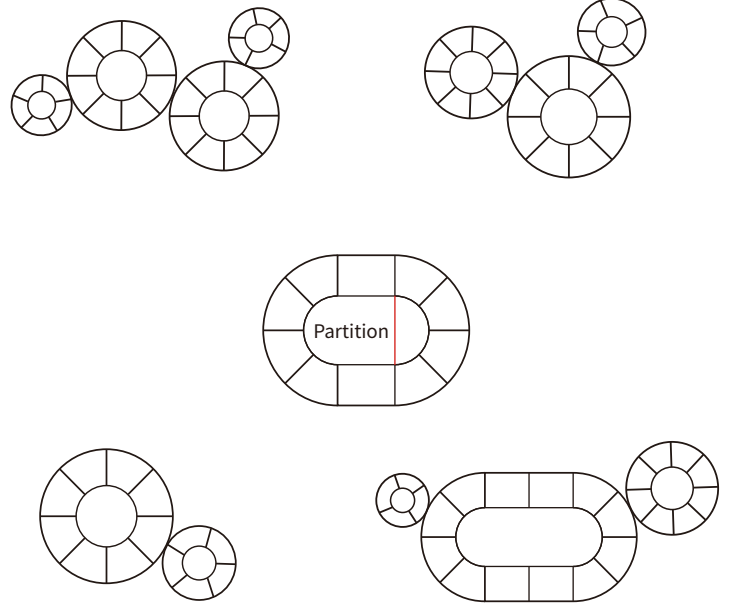

CONCEPT

SAILS BOAT HOUSE SERIES

New design, more innovative
More distinctive

This series can be extended indefinitely, with each extension adding 1.2 meters.
Internal partitions can be installed to create a modular design.

PUSH PULL DOOR SERIES

-
- Panoramic view
- Transparent space

DIY TO YOUR HEART'S CONTENT, WITH VERSATILE COMBINATIONS FOR FLEXIBLE APPLICATION.

This series can be extended indefinitely, with each extension adding 1.2 meters. Internal partitions can be installed to create a modular design.

MODEL SPECIFICATIONS

M-2000

Interior area:
Approximately 4 m²
(2-3 people)

Product Dimensions:
Φ2.0m*H2.6m

M-2400

Interior area:
Approximately 5 m²
(2-4 people)

Product Dimensions:
Φ2.6m*H1.9m

M-2700