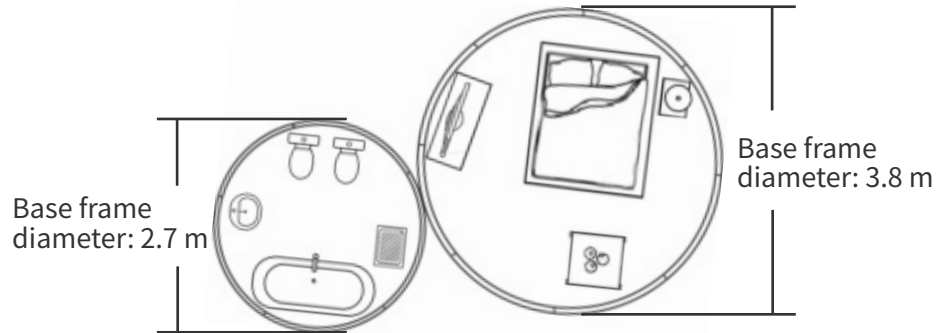

M3862

Usable area: 21m²

Capacity: 12-15人